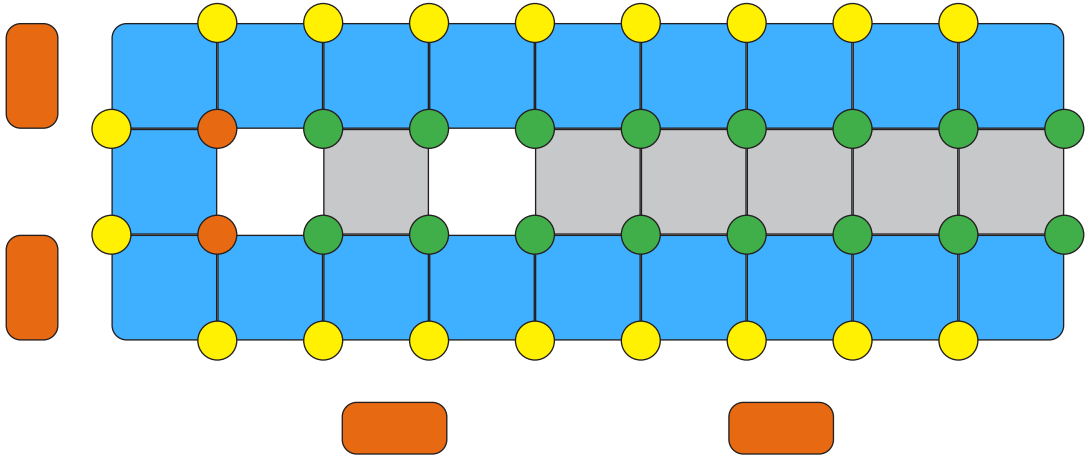

FLOATING BOAT DOCK

Single V-Floating Dock 1.5m

www.floatmyboat.co.uk

Measuring 1.5m in width by the length required, you can step into a world of aquatic luxury with our state-of-the-art **Single Floating Boat Dock**. Designed to enhance your waterfront experience This innovative and versatile docking system is the epitome of convenience, durability, and functionality. Whether you're a boat enthusiast, a fishing aficionado, or simply enjoy spending time by the water, this premium floating dock is your gateway to endless aquatic adventures.

FLOATING BOAT DOCK 1.5m x 3.5m

NUT & BOLT

DOCK PIN

SMALL V-FLOAT PIN

SINGLE DOCK CUBE

DOCK FENDER (OPTIONAL)

SINGLE V-FLOAT

SPACERS

FLOATING BOAT DOCK 1.5m x 4.5m

NUT & BOLT

DOCK PIN

SMALL V-FLOAT PIN

SINGLE DOCK CUBE

DOCK FENDER (OPTIONAL)

SINGLE V-FLOAT

SPACERS

FLOATING BOAT DOCK 1.5m x 5m

NUT & BOLT

DOCK PIN

SMALL V-FLOAT PIN

SINGLE DOCK CUBE

DOCK FENDER (OPTIONAL)

SINGLE V-FLOAT

SPACERS