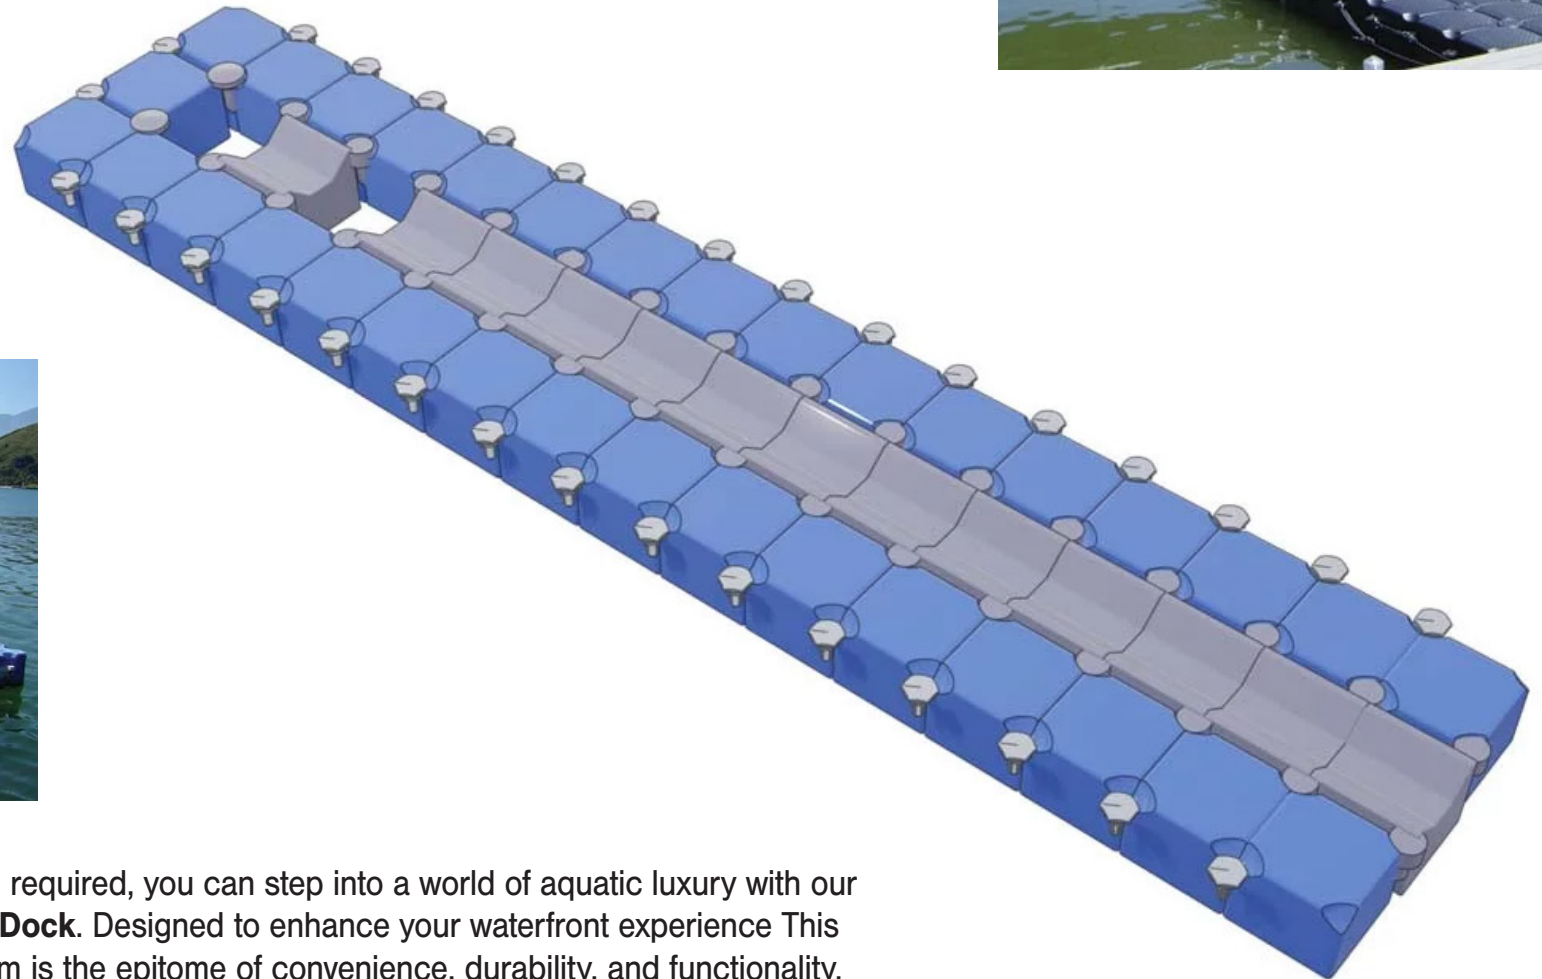

FLOATING BOAT DOCK

Single V-Floating Dock 1.5m

www.floatmyboat.co.uk

Measuring 1.5m in width by the length required, you can step into a world of aquatic luxury with our state-of-the-art **Single Floating Boat Dock**. Designed to enhance your waterfront experience This innovative and versatile docking system is the epitome of convenience, durability, and functionality. Whether you're a boat enthusiast, a fishing aficionado, or simply enjoy spending time by the water, this premium floating dock is your gateway to endless aquatic adventures.

FLOATING BOAT DOCK 1.5m x 3.5m

NUT & BOLT

DOCK PIN

SMALL V-FLOAT PIN

SINGLE DOCK CUBE

DOCK FENDER (OPTIONAL)

SINGLE V-FLOAT

SPACERS

FLOATING BOAT DOCK 1.5m x 4.5m

NUT & BOLT

DOCK PIN

SMALL V-FLOAT PIN

SINGLE DOCK CUBE

DOCK FENDER (OPTIONAL)

SINGLE V-FLOAT

SPACERS

FLOATING BOAT DOCK 1.5m x 8m

  NUT & BOLT

  DOCK PIN

  SMALL V-FLOAT PIN

  SINGLE DOCK CUBE

  DOCK FENDER (OPTIONAL)

  SINGLE V-FLOAT

 SPACERS