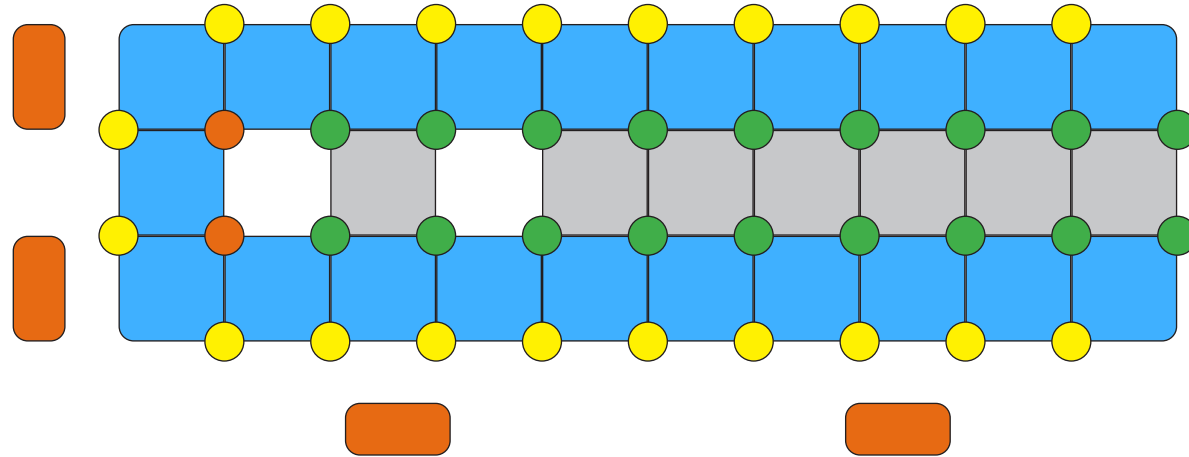

FLOATING BOAT DOCK

Single V-Floating Dock 1.5m

www.floatmyboat.co.uk

Measuring 1.5m in width by the length required, you can step into a world of aquatic luxury with our state-of-the-art **Single Floating Boat Dock**. Designed to enhance your waterfront experience This innovative and versatile docking system is the epitome of convenience, durability, and functionality. Whether you're a boat enthusiast, a fishing aficionado, or simply enjoy spending time by the water, this premium floating dock is your gateway to endless aquatic adventures.

FLOATING BOAT DOCK 1.5m x 3.5m

NUT & BOLT

DOCK PIN

SMALL V-FLOAT PIN

SINGLE DOCK CUBE

DOCK FENDER (OPTIONAL)

SINGLE V-FLOAT

SPACERS

FLOATING BOAT DOCK 1.5m x 4.5m

NUT & BOLT

DOCK PIN

SMALL V-FLOAT PIN

SINGLE DOCK CUBE

DOCK FENDER (OPTIONAL)

SINGLE V-FLOAT

SPACERS

FLOATING BOAT DOCK 1.5m x 5m

NUT & BOLT

DOCK PIN

SMALL V-FLOAT PIN

SINGLE DOCK CUBE

DOCK FENDER (OPTIONAL)

SINGLE V-FLOAT

SPACERS