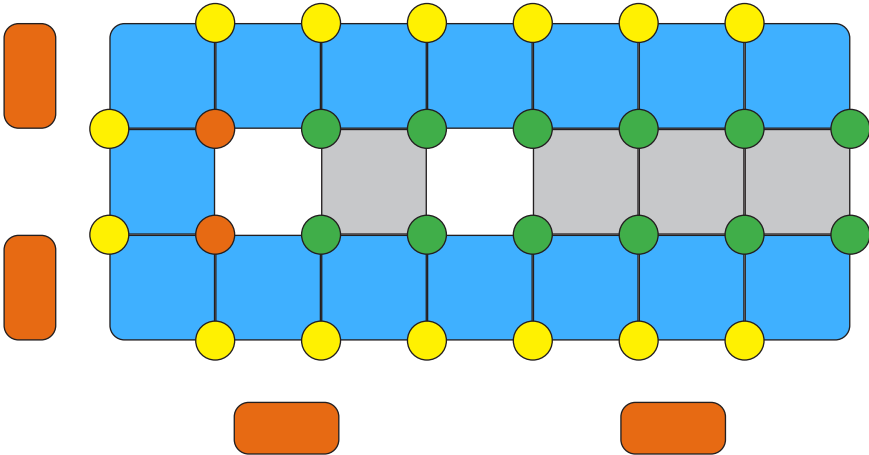

FLOATING BOAT DOCK

Single V-Floating Dock 1.5m

www.floatmyboat.co.uk

Measuring 1.5m in width by the length required, you can step into a world of aquatic luxury with our state-of-the-art **Single Floating Boat Dock**. Designed to enhance your waterfront experience This innovative and versatile docking system is the epitome of convenience, durability, and functionality. Whether you're a boat enthusiast, a fishing aficionado, or simply enjoy spending time by the water, this premium floating dock is your gateway to endless aquatic adventures.

FLOATING BOAT DOCK 1.5m x 3.5m

NUT & BOLT

DOCK PIN

SMALL V-FLOAT PIN

SINGLE DOCK CUBE

DOCK FENDER (OPTIONAL)

SINGLE V-FLOAT

SPACERS

FLOATING BOAT DOCK 1.5m x 4.5m

NUT & BOLT

DOCK PIN

SMALL V-FLOAT PIN

SINGLE DOCK CUBE

DOCK FENDER (OPTIONAL)

SINGLE V-FLOAT

SPACERS

FLOATING BOAT DOCK 1.5m x 7.5m

NUT & BOLT

DOCK PIN

SMALL V-FLOAT PIN

SINGLE DOCK CUBE

DOCK FENDER (OPTIONAL)

SINGLE V-FLOAT

SPACERS