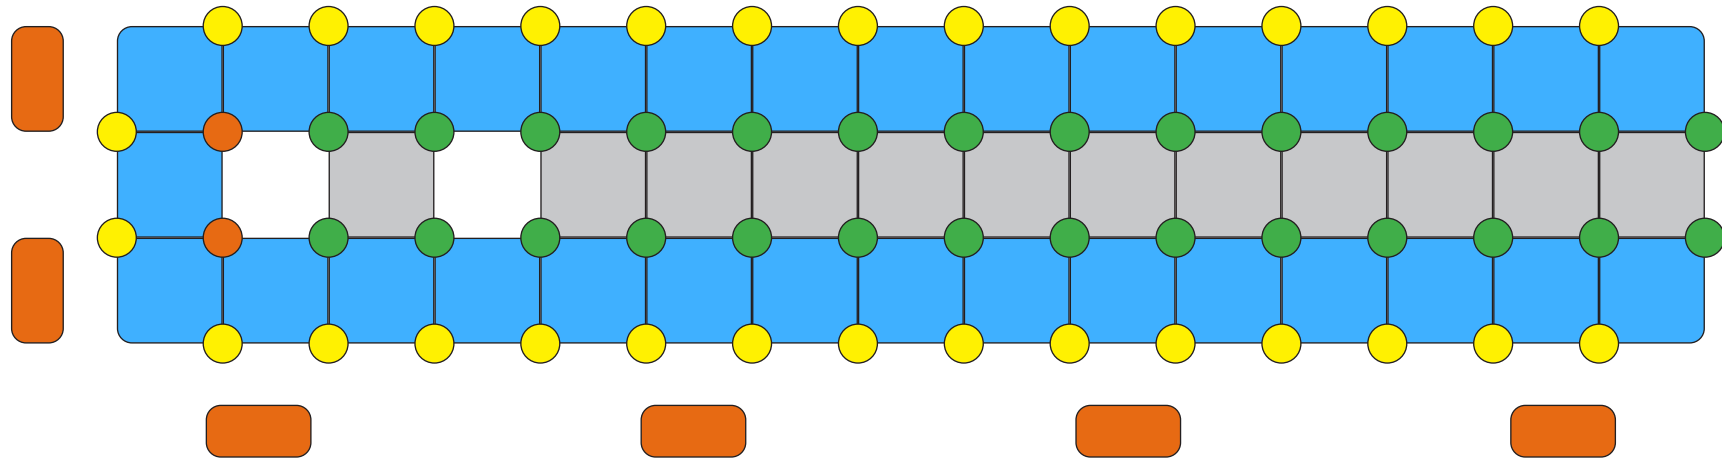

FLOATING BOAT DOCK

Single V-Floating Dock 1.5m

www.floatmyboat.co.uk

Measuring 1.5m in width by the length required, you can step into a world of aquatic luxury with our state-of-the-art **Single Floating Boat Dock**. Designed to enhance your waterfront experience This innovative and versatile docking system is the epitome of convenience, durability, and functionality. Whether you're a boat enthusiast, a fishing aficionado, or simply enjoy spending time by the water, this premium floating dock is your gateway to endless aquatic adventures.

FLOATING BOAT DOCK 1.5m x 3.5m

NUT & BOLT

DOCK PIN

SMALL V-FLOAT PIN

SINGLE DOCK CUBE

DOCK FENDER (OPTIONAL)

SINGLE V-FLOAT

SPACERS

FLOATING BOAT DOCK 1.5m x 7m

NUT & BOLT

DOCK PIN

SMALL V-FLOAT PIN

SINGLE DOCK CUBE

DOCK FENDER (OPTIONAL)

SINGLE V-FLOAT

SPACERS

FLOATING BOAT DOCK 1.5m x 7.5m

NUT & BOLT

DOCK PIN

SMALL V-FLOAT PIN

SINGLE DOCK CUBE

DOCK FENDER (OPTIONAL)

SINGLE V-FLOAT

SPACERS