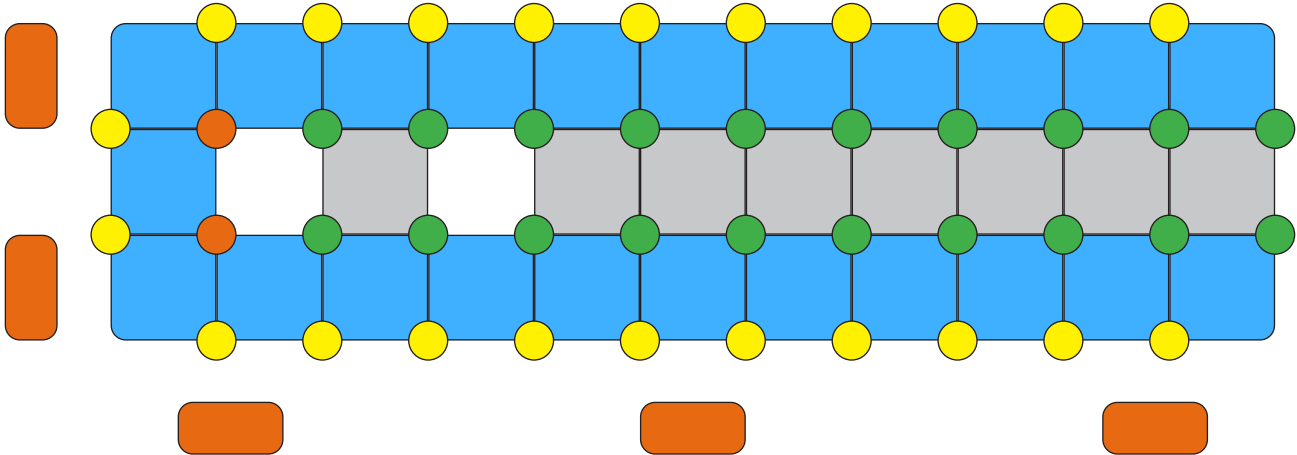

FLOATING BOAT DOCK 1.5m x 5.5m

NUT & BOLT

DOCK PIN

SMALL V-FLOAT PIN

SINGLE DOCK CUBE

DOCK FENDER (OPTIONAL)

SINGLE V-FLOAT

SPACERS