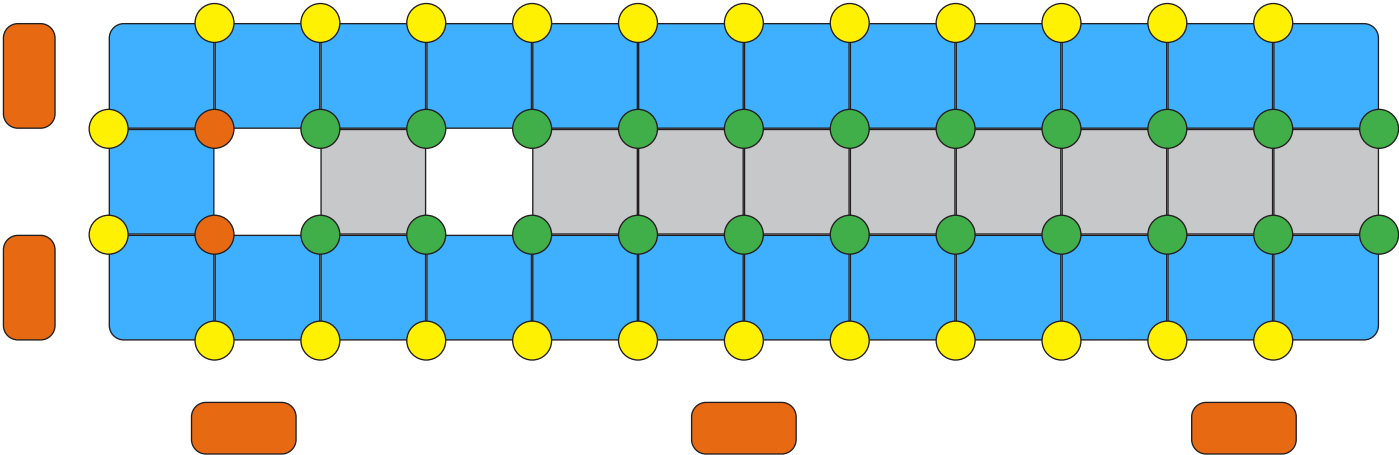

FLOATING BOAT DOCK

Single V-Floating Dock 1.5m

www.floatmyboat.co.uk

Measuring 1.5m in width by the length required, you can step into a world of aquatic luxury with our state-of-the-art **Single Floating Boat Dock**. Designed to enhance your waterfront experience This innovative and versatile docking system is the epitome of convenience, durability, and functionality. Whether you're a boat enthusiast, a fishing aficionado, or simply enjoy spending time by the water, this premium floating dock is your gateway to endless aquatic adventures.

FLOATING BOAT DOCK 1.5m x 5m

NUT & BOLT

DOCK PIN

SMALL V-FLOAT PIN

SINGLE DOCK CUBE

DOCK FENDER (OPTIONAL)

SINGLE V-FLOAT

SPACERS

FLOATING BOAT DOCK 1.5m x 5.5m

NUT & BOLT

DOCK PIN

SMALL V-FLOAT PIN

SINGLE DOCK CUBE

DOCK FENDER (OPTIONAL)

SINGLE V-FLOAT

SPACERS

FLOATING BOAT DOCK 1.5m x 6m

NUT & BOLT

DOCK PIN

SMALL V-FLOAT PIN

SINGLE DOCK CUBE

DOCK FENDER (OPTIONAL)

SINGLE V-FLOAT

SPACERS