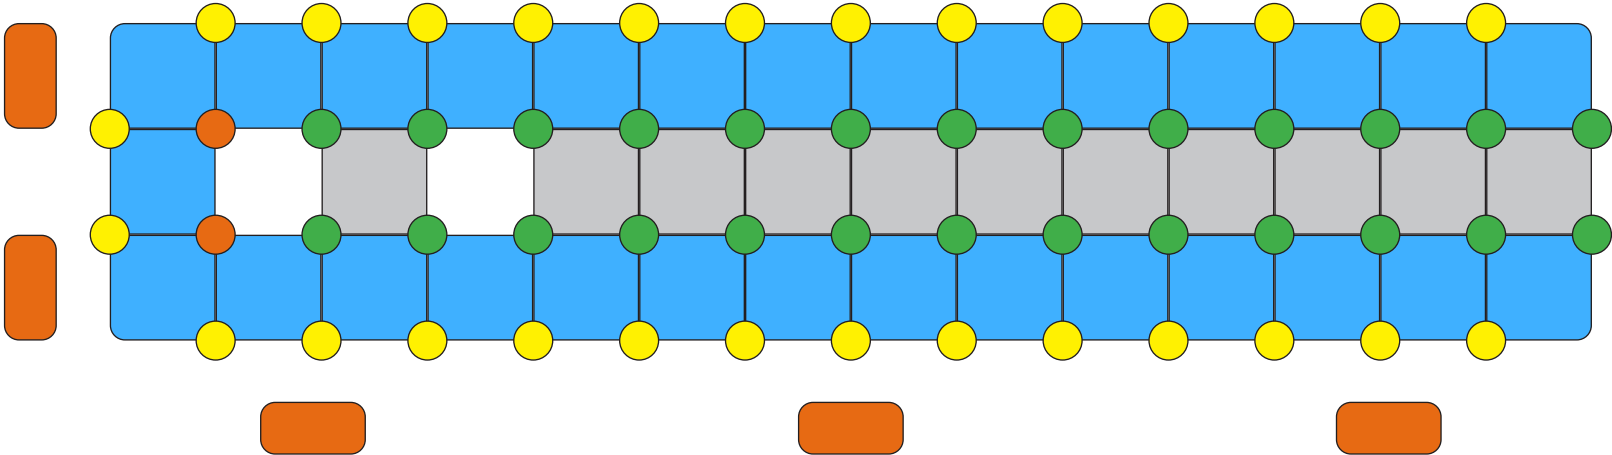

FLOATING BOAT DOCK

Single V-Floating Dock 1.5m

www.floatmyboat.co.uk

Measuring 1.5m in width by the length required, you can step into a world of aquatic luxury with our state-of-the-art **Single Floating Boat Dock**. Designed to enhance your waterfront experience This innovative and versatile docking system is the epitome of convenience, durability, and functionality. Whether you're a boat enthusiast, a fishing aficionado, or simply enjoy spending time by the water, this premium floating dock is your gateway to endless aquatic adventures.

FLOATING BOAT DOCK 1.5m x 3.5m

NUT & BOLT

DOCK PIN

SMALL V-FLOAT PIN

SINGLE DOCK CUBE

DOCK FENDER (OPTIONAL)

SINGLE V-FLOAT

SPACERS

FLOATING BOAT DOCK 1.5m x 6.5m

NUT & BOLT

DOCK PIN

SMALL V-FLOAT PIN

SINGLE DOCK CUBE

DOCK FENDER (OPTIONAL)

SINGLE V-FLOAT

SPACERS

FLOATING BOAT DOCK 1.5m x 7m

NUT & BOLT

DOCK PIN

SMALL V-FLOAT PIN

SINGLE DOCK CUBE

DOCK FENDER (OPTIONAL)

SINGLE V-FLOAT

SPACERS