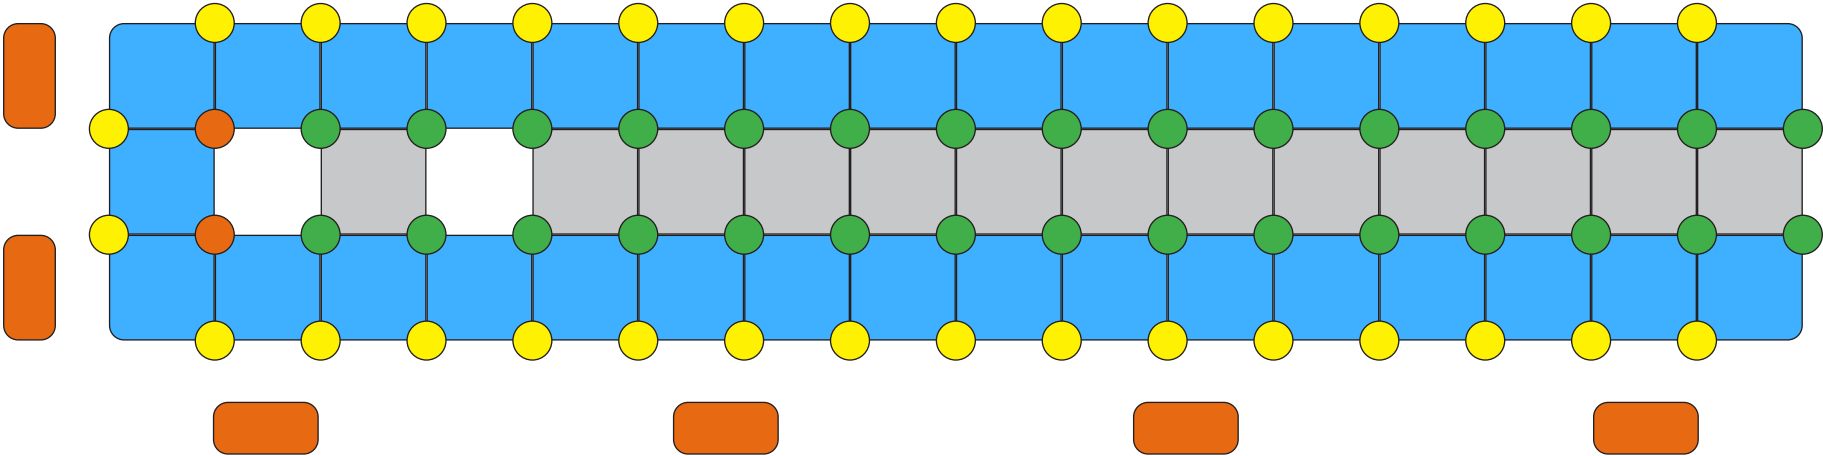

FLOATING BOAT DOCK 1.5m x 8m

NUT & BOLT

DOCK PIN

SMALL V-FLOAT PIN

SINGLE DOCK CUBE

DOCK FENDER (OPTIONAL)

SINGLE V-FLOAT

SPACERS