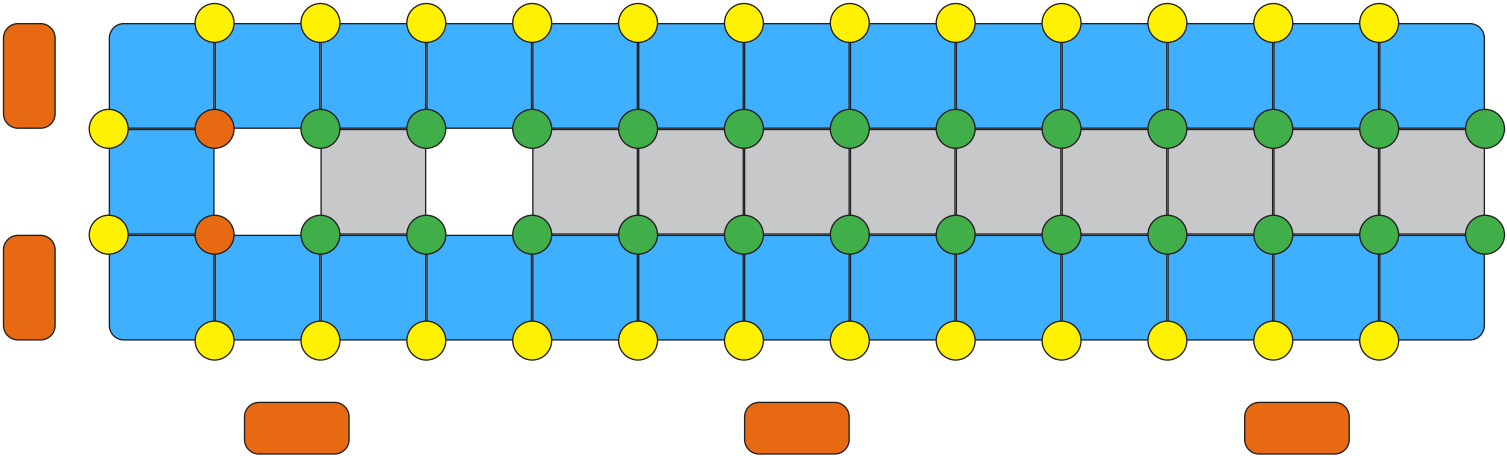

FLOATING BOAT DOCK

Single V-Floating Dock 1.5m

www.floatmyboat.co.uk

Measuring 1.5m in width by the length required, you can step into a world of aquatic luxury with our state-of-the-art **Single Floating Boat Dock**. Designed to enhance your waterfront experience This innovative and versatile docking system is the epitome of convenience, durability, and functionality. Whether you're a boat enthusiast, a fishing aficionado, or simply enjoy spending time by the water, this premium floating dock is your gateway to endless aquatic adventures.

FLOATING BOAT DOCK 1.5m x 3.5m

NUT & BOLT

DOCK PIN

SMALL V-FLOAT PIN

SINGLE DOCK CUBE

DOCK FENDER (OPTIONAL)

SINGLE V-FLOAT

SPACERS

FLOATING BOAT DOCK 1.5m x 6m

NUT & BOLT

DOCK PIN

SMALL V-FLOAT PIN

SINGLE DOCK CUBE

DOCK FENDER (OPTIONAL)

SINGLE V-FLOAT

SPACERS

FLOATING BOAT DOCK 1.5m x 6.5m

NUT & BOLT

DOCK PIN

SMALL V-FLOAT PIN

SINGLE DOCK CUBE

DOCK FENDER (OPTIONAL)

SINGLE V-FLOAT

SPACERS