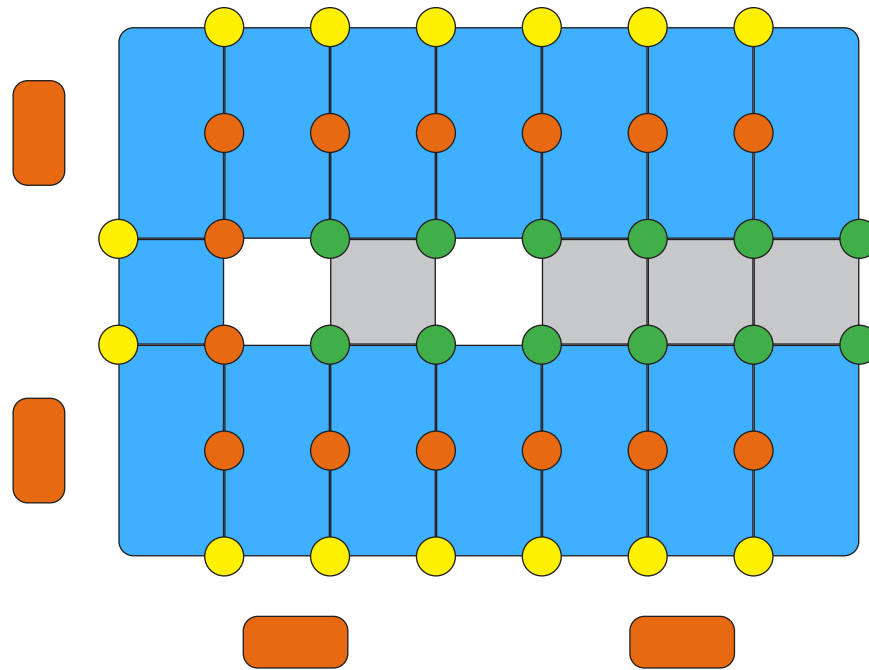

FLOATING BOAT DOCK

Single V-Floating Dock 2.5m

www.floatmyboat.co.uk

Measuring 2.5m in width by the length required, you can step into a world of aquatic luxury with our state-of-the-art **Single Floating Boat Dock**. Designed to enhance your waterfront experience This innovative and versatile docking system is the epitome of convenience, durability, and functionality. Whether you're a boat enthusiast, a fishing aficionado, or simply enjoy spending time by the water, this premium floating dock is your gateway to endless aquatic adventures.

FLOATING BOAT DOCK 2.5m x 3.5m

NUT & BOLT

DOCK PIN

SMALL V-FLOAT PIN

SINGLE DOCK CUBE

DOUBLE DOCK CUBE

DOCK FENDER (OPTIONAL)

SINGLE V-FLOAT

SINGLE V-FLOAT

SPACERS

FLOATING BOAT DOCK 2.5m x 4.5m

NUT & BOLT

DOCK PIN

SMALL V-FLOAT PIN

SINGLE DOCK CUBE

DOUBLE DOCK CUBE

SINGLE V-FLOAT
- 

SPACERS

FLOATING BOAT DOCK 2.5m x 7.5m

- 

NUT & BOLT
- 

DOCK PIN
- 

SMALL V-FLOAT PIN
- 

SINGLE DOCK CUBE
- 