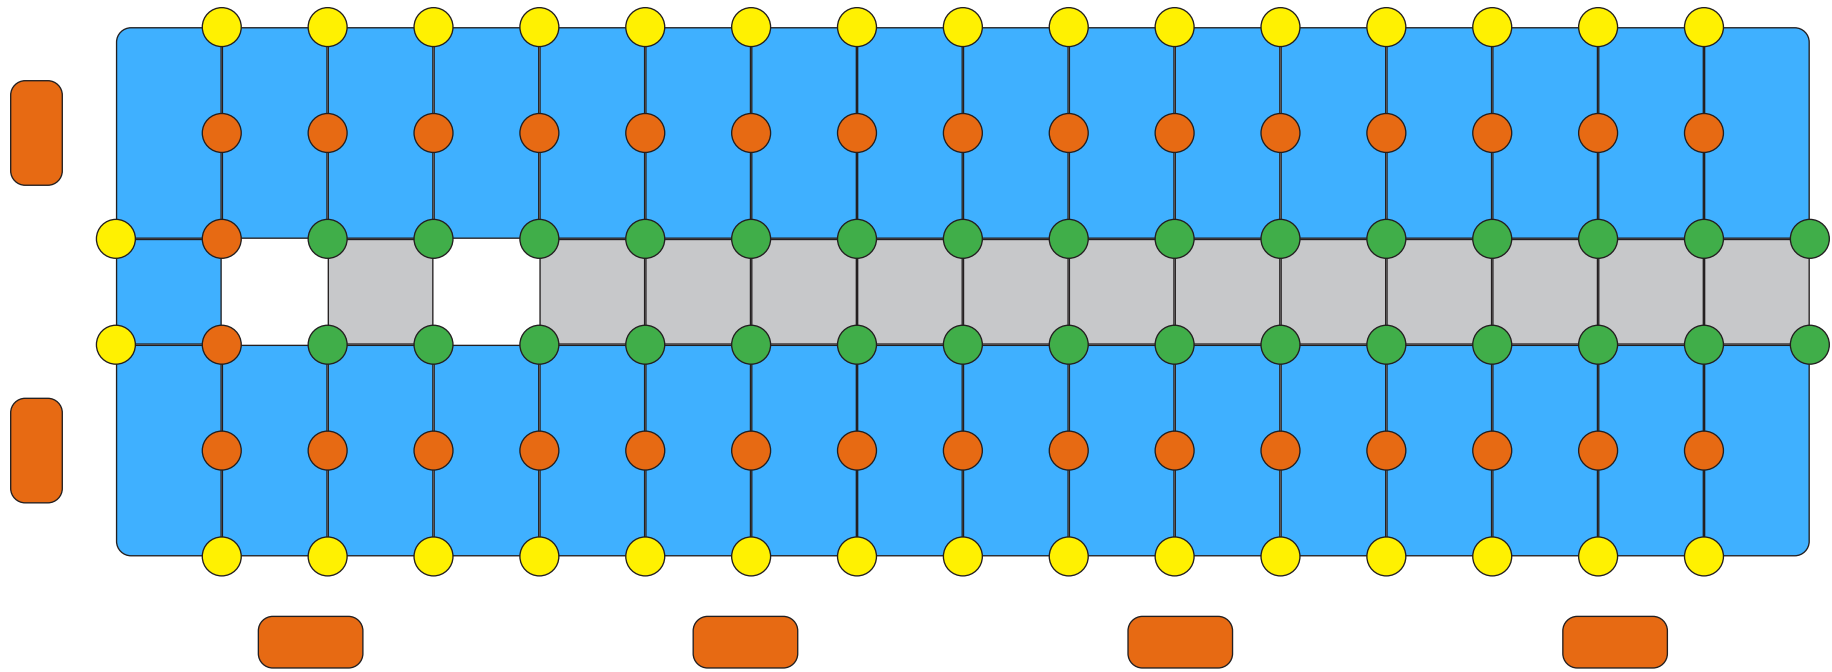

FLOATING BOAT DOCK 2.5m x 8m

		NUT & BOLT			SINGLE DOCK CUBE			DOCK FENDER (OPTIONAL)
		DOCK PIN			DOUBLE DOCK CUBE			SINGLE V-FLOAT
		SMALL V-FLOAT PIN						SPACERS