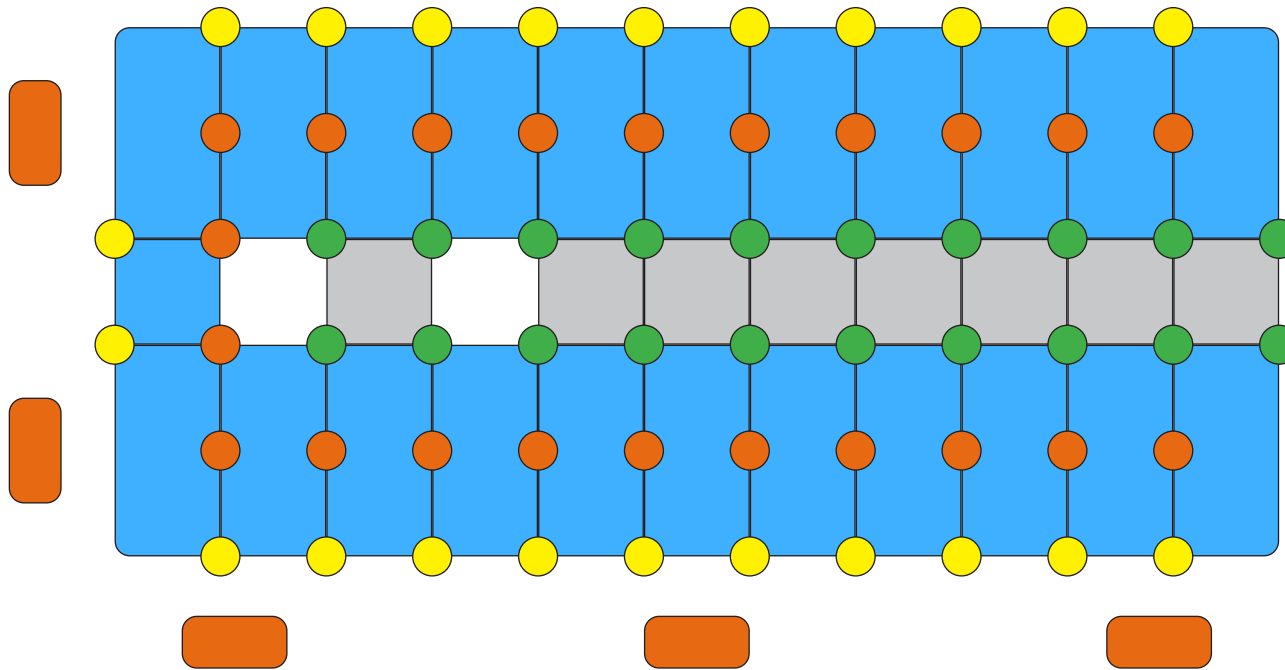

FLOATING BOAT DOCK

Single V-Floating Dock 2.5m

www.floatmyboat.co.uk

Measuring 2.5m in width by the length required, you can step into a world of aquatic luxury with our state-of-the-art **Single Floating Boat Dock**. Designed to enhance your waterfront experience This innovative and versatile docking system is the epitome of convenience, durability, and functionality. Whether you're a boat enthusiast, a fishing aficionado, or simply enjoy spending time by the water, this premium floating dock is your gateway to endless aquatic adventures.

SINGLE V-FLOAT

SPACERS

FLOATING BOAT DOCK 2.5m x 4.5m

NUT & BOLT

DOCK PIN

SMALL V-FLOAT PIN

SINGLE DOCK CUBE

DOUBLE DOCK CUBE

DOCK FENDER (OPTIONAL)

SINGLE V-FLOAT

SPACERS

FLOATING BOAT DOCK 2.5m x 5m

NUT & BOLT

DOCK PIN

SMALL V-FLOAT PIN

SINGLE DOCK CUBE

DOUBLE DOCK CUBE

DOCK FENDER (OPTIONAL)

SINGLE V-FLOAT

SPACERS

FLOATING BOAT DOCK 2.5m x 5.5m

NUT & BOLT

DOCK PIN

SMALL V-FLOAT PIN