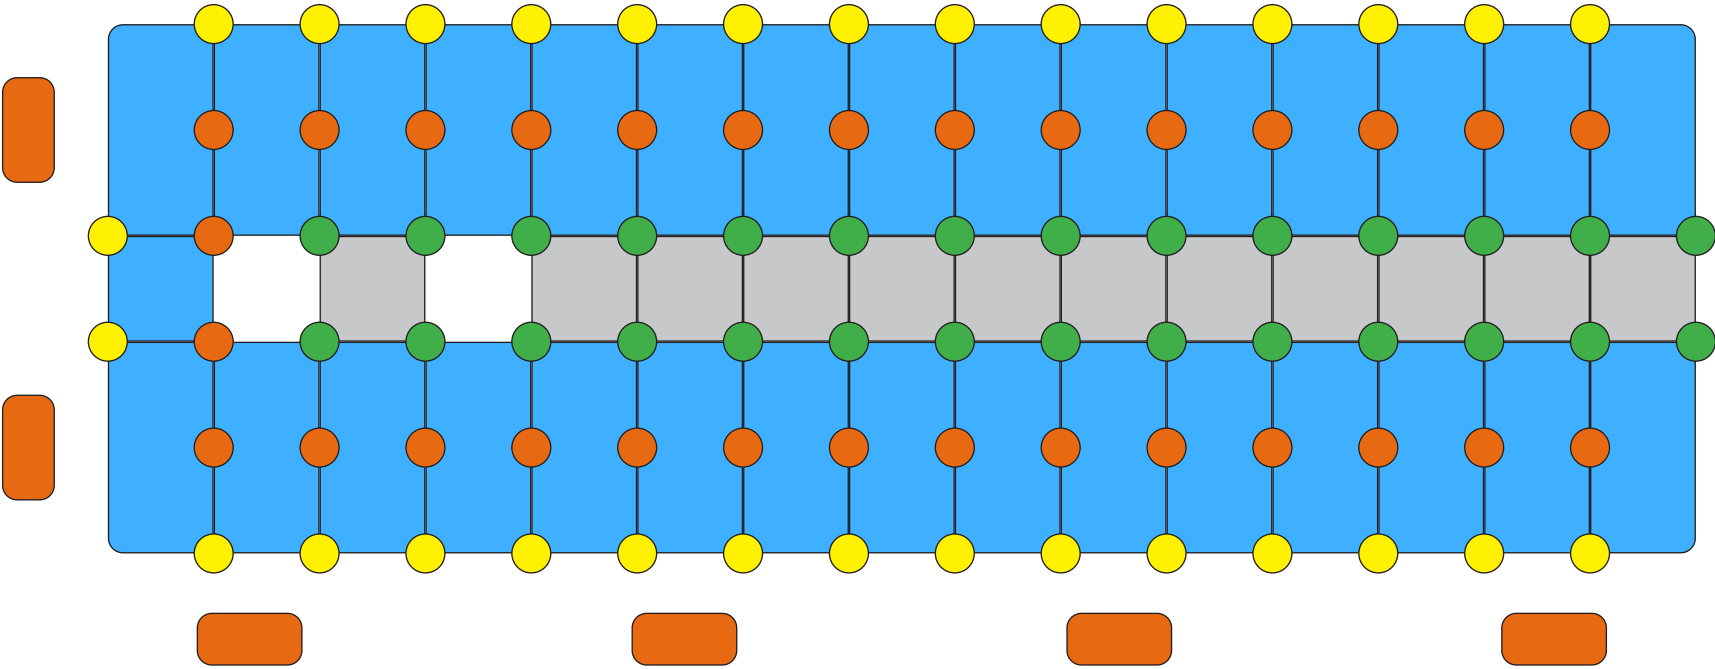

FLOATING BOAT DOCK

Single V-Floating Dock 2.5m

www.floatmyboat.co.uk

Measuring 2.5m in width by the length required, you can step into a world of aquatic luxury with our state-of-the-art **Single Floating Boat Dock**. Designed to enhance your waterfront experience This innovative and versatile docking system is the epitome of convenience, durability, and functionality. Whether you're a boat enthusiast, a fishing aficionado, or simply enjoy spending time by the water, this premium floating dock is your gateway to endless aquatic adventures.

SINGLE V-FLOAT

SPACERS

FLOATING BOAT DOCK 2.5m x 4.5m

NUT & BOLT

DOCK PIN

SMALL V-FLOAT PIN

SINGLE DOCK CUBE

DOUBLE DOCK CUBE

FLOATING BOAT DOCK 2.5m x 7m

- 

NUT & BOLT
- 

DOCK PIN
- 

SMALL V-FLOAT PIN
- 

SINGLE DOCK CUBE
- 

DOUBLE DOCK CUBE
- 

DOCK FENDER (OPTIONAL)
- 

SINGLE V-FLOAT
- 

SPACERS

FLOATING BOAT DOCK 2.5m x 7.5m

- 

NUT & BOLT
- 

DOCK PIN
- 

SMALL V-FLOAT PIN
- 

SINGLE DOCK CUBE
- 