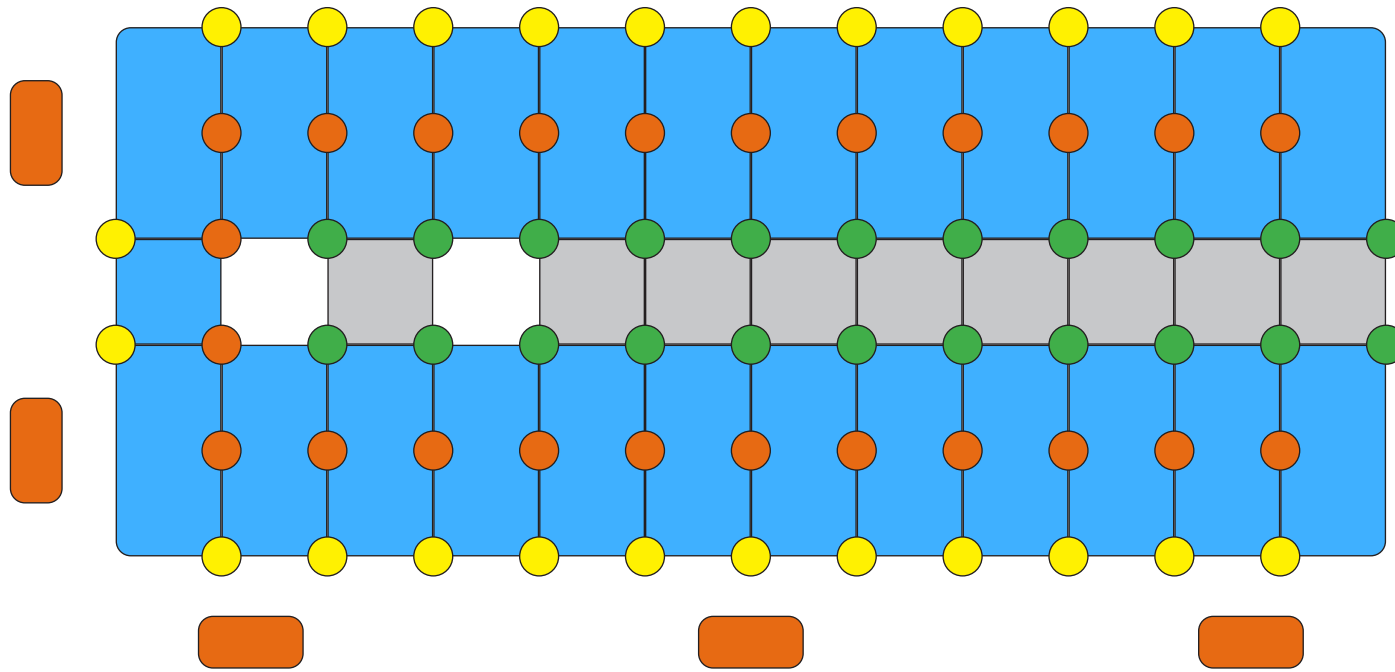

FLOATING BOAT DOCK

Single V-Floating Dock 2.5m

www.floatmyboat.co.uk

Measuring 2.5m in width by the length required, you can step into a world of aquatic luxury with our state-of-the-art **Single Floating Boat Dock**. Designed to enhance your waterfront experience This innovative and versatile docking system is the epitome of convenience, durability, and functionality. Whether you're a boat enthusiast, a fishing aficionado, or simply enjoy spending time by the water, this premium floating dock is your gateway to endless aquatic adventures.

SINGLE V-FLOAT

SPACERS

FLOATING BOAT DOCK 2.5m x 4.5m

NUT & BOLT

DOCK PIN

SMALL V-FLOAT PIN

SINGLE DOCK CUBE

DOUBLE DOCK CUBE

SINGLE DOCK CUBE

DOUBLE DOCK CUBE

DOCK FENDER (OPTIONAL)

SINGLE V-FLOAT

SPACERS

FLOATING BOAT DOCK 2.5m x 6m

- | | | | | | | | | |
|---|---|-------------------|---|--|------------------|---|---|------------------------|
|  |  | NUT & BOLT |  |  | SINGLE DOCK CUBE |  |  | DOCK FENDER (OPTIONAL) |
|  |  | DOCK PIN |  |  | DOUBLE DOCK CUBE |  |  | SINGLE V-FLOAT |
|  |  | SMALL V-FLOAT PIN | | | | |  | SPACERS |

SINGLE V-FLOAT
- 

SPACERS

FLOATING BOAT DOCK 2.5m x 7.5m

- 

NUT & BOLT
- 

DOCK PIN
- 

SMALL V-FLOAT PIN
- 

SINGLE DOCK CUBE
- 