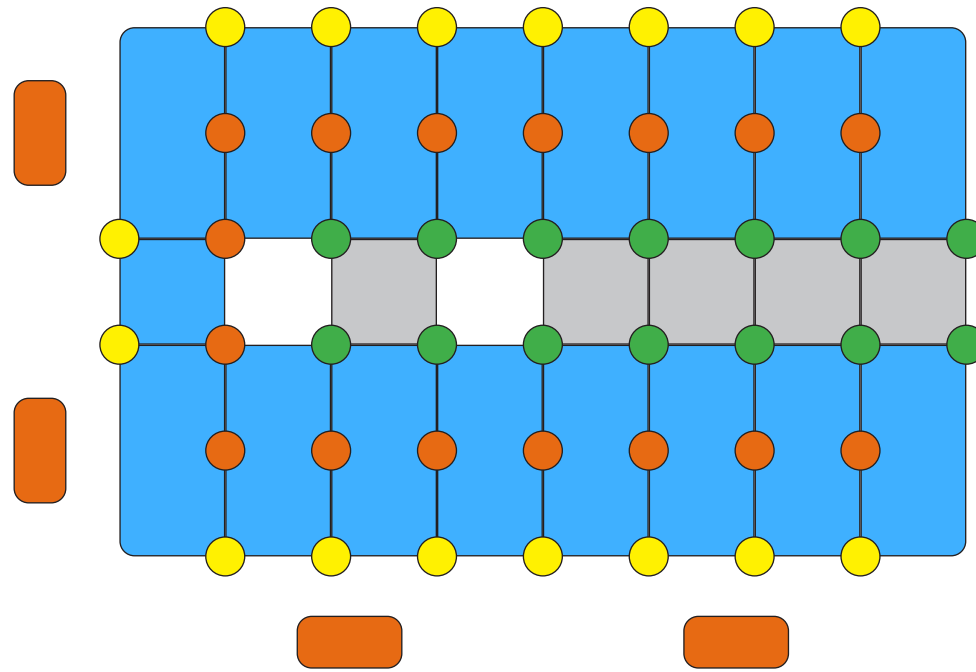

FLOATING BOAT DOCK

Single V-Floating Dock 2.5m

www.floatmyboat.co.uk

Measuring 2.5m in width by the length required, you can step into a world of aquatic luxury with our state-of-the-art **Single Floating Boat Dock**. Designed to enhance your waterfront experience This innovative and versatile docking system is the epitome of convenience, durability, and functionality. Whether you're a boat enthusiast, a fishing aficionado, or simply enjoy spending time by the water, this premium floating dock is your gateway to endless aquatic adventures.

FLOATING BOAT DOCK 2.5m x 3.5m

NUT & BOLT

DOCK PIN

SMALL V-FLOAT PIN

SINGLE DOCK CUBE

DOUBLE DOCK CUBE

DOCK FENDER (OPTIONAL)

SINGLE V-FLOAT

SPACERS

FLOATING BOAT DOCK 2.5m x 4m

NUT & BOLT

DOCK PIN

SMALL V-FLOAT PIN

SINGLE DOCK CUBE

DOUBLE DOCK CUBE

DOCK FENDER (OPTIONAL)

SINGLE V-FLOAT

SPACERS

FLOATING BOAT DOCK 2.5m x 4.5m

NUT & BOLT

DOCK PIN

SMALL V-FLOAT PIN

SINGLE DOCK CUBE

DOUBLE DOCK CUBE