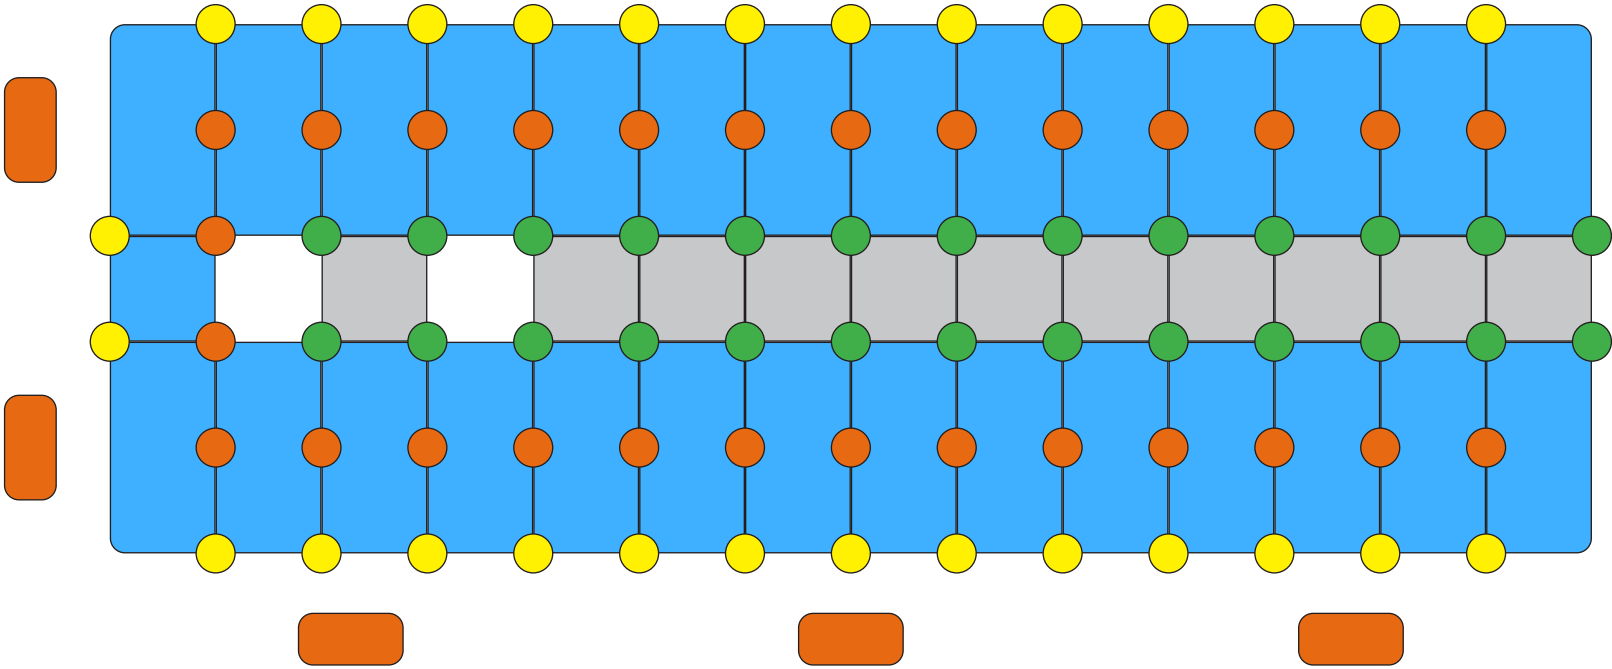

FLOATING BOAT DOCK 2.5m x 7m

- **NUT & BOLT**
- **DOCK PIN**
- **SMALL V-FLOAT PIN**
- **SINGLE DOCK CUBE**
- **DOUBLE DOCK CUBE**
- **DOCK FENDER (OPTIONAL)**
- **SINGLE V-FLOAT**
- **SPACERS**