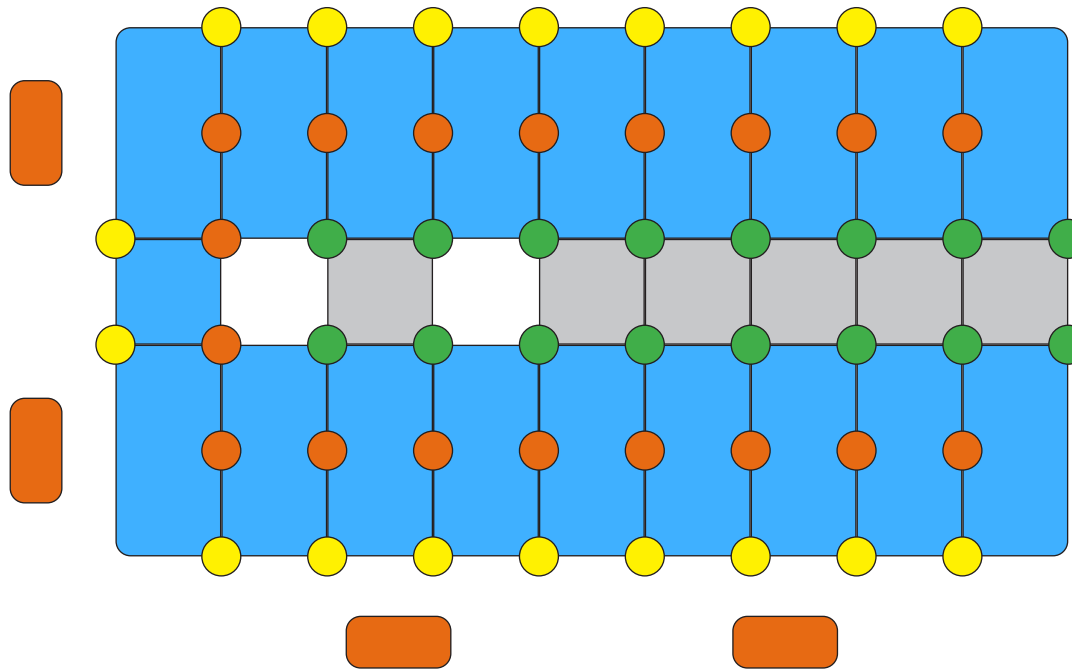

FLOATING BOAT DOCK

Single V-Floating Dock 2.5m

www.floatmyboat.co.uk

Measuring 2.5m in width by the length required, you can step into a world of aquatic luxury with our state-of-the-art **Single Floating Boat Dock**. Designed to enhance your waterfront experience This innovative and versatile docking system is the epitome of convenience, durability, and functionality. Whether you're a boat enthusiast, a fishing aficionado, or simply enjoy spending time by the water, this premium floating dock is your gateway to endless aquatic adventures.

FLOATING BOAT DOCK 2.5m x 3.5m

NUT & BOLT

DOCK PIN

SMALL V-FLOAT PIN

SINGLE DOCK CUBE

DOUBLE DOCK CUBE

DOCK FENDER (OPTIONAL)

SINGLE V-FLOAT

SPACERS

FLOATING BOAT DOCK 2.5m x 4m

NUT & BOLT

DOCK PIN

SMALL V-FLOAT PIN

SINGLE DOCK CUBE

DOUBLE DOCK CUBE

DOCK FENDER (OPTIONAL)

SINGLE V-FLOAT

SPACERS

FLOATING BOAT DOCK 2.5m x 4.5m

NUT & BOLT

DOCK PIN

SMALL V-FLOAT PIN

SINGLE DOCK CUBE

DOUBLE DOCK CUBE