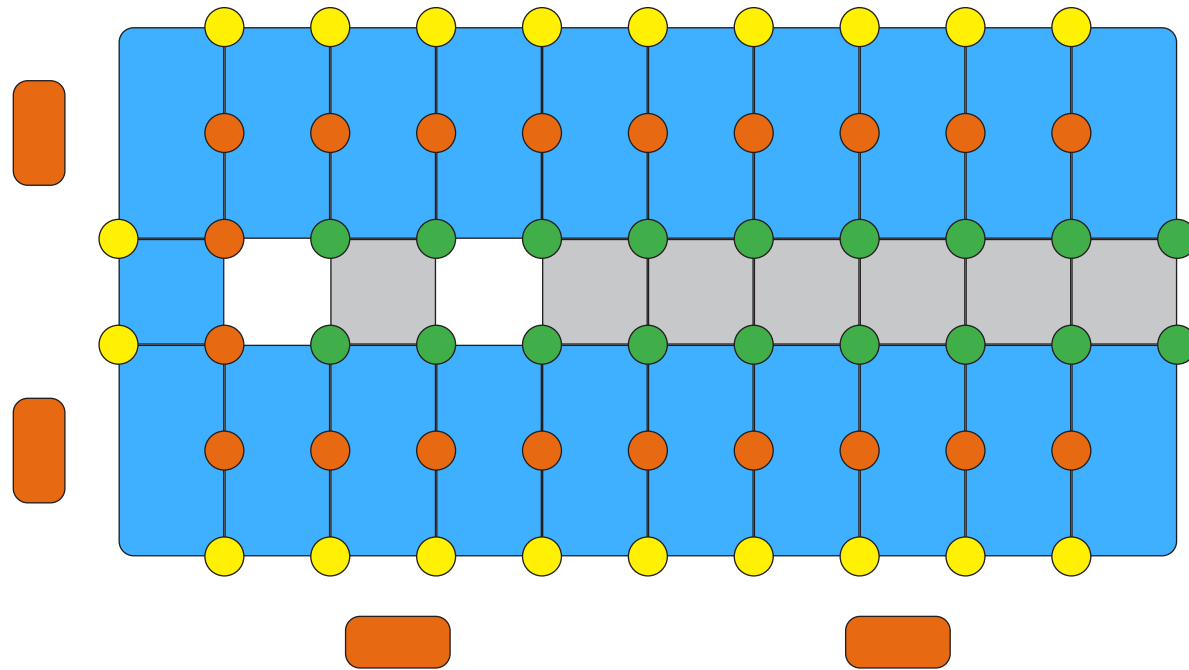

FLOATING BOAT DOCK

Single V-Floating Dock 2.5m

www.floatmyboat.co.uk

Measuring 2.5m in width by the length required, you can step into a world of aquatic luxury with our state-of-the-art **Single Floating Boat Dock**. Designed to enhance your waterfront experience This innovative and versatile docking system is the epitome of convenience, durability, and functionality. Whether you're a boat enthusiast, a fishing aficionado, or simply enjoy spending time by the water, this premium floating dock is your gateway to endless aquatic adventures.

SINGLE V-FLOAT

SPACERS

FLOATING BOAT DOCK 2.5m x 4.5m

NUT & BOLT

DOCK PIN

SMALL V-FLOAT PIN

SINGLE DOCK CUBE

DOUBLE DOCK CUBE

DOCK FENDER (OPTIONAL)

SINGLE V-FLOAT

SPACERS

FLOATING BOAT DOCK 2.5m x 5m

NUT & BOLT

DOCK PIN

SMALL V-FLOAT PIN

SINGLE DOCK CUBE

DOUBLE DOCK CUBE

DOCK FENDER (OPTIONAL)

SINGLE V-FLOAT

SPACERS

FLOATING BOAT DOCK 2.5m x 5.5m

NUT & BOLT

DOCK PIN

SMALL V-FLOAT PIN