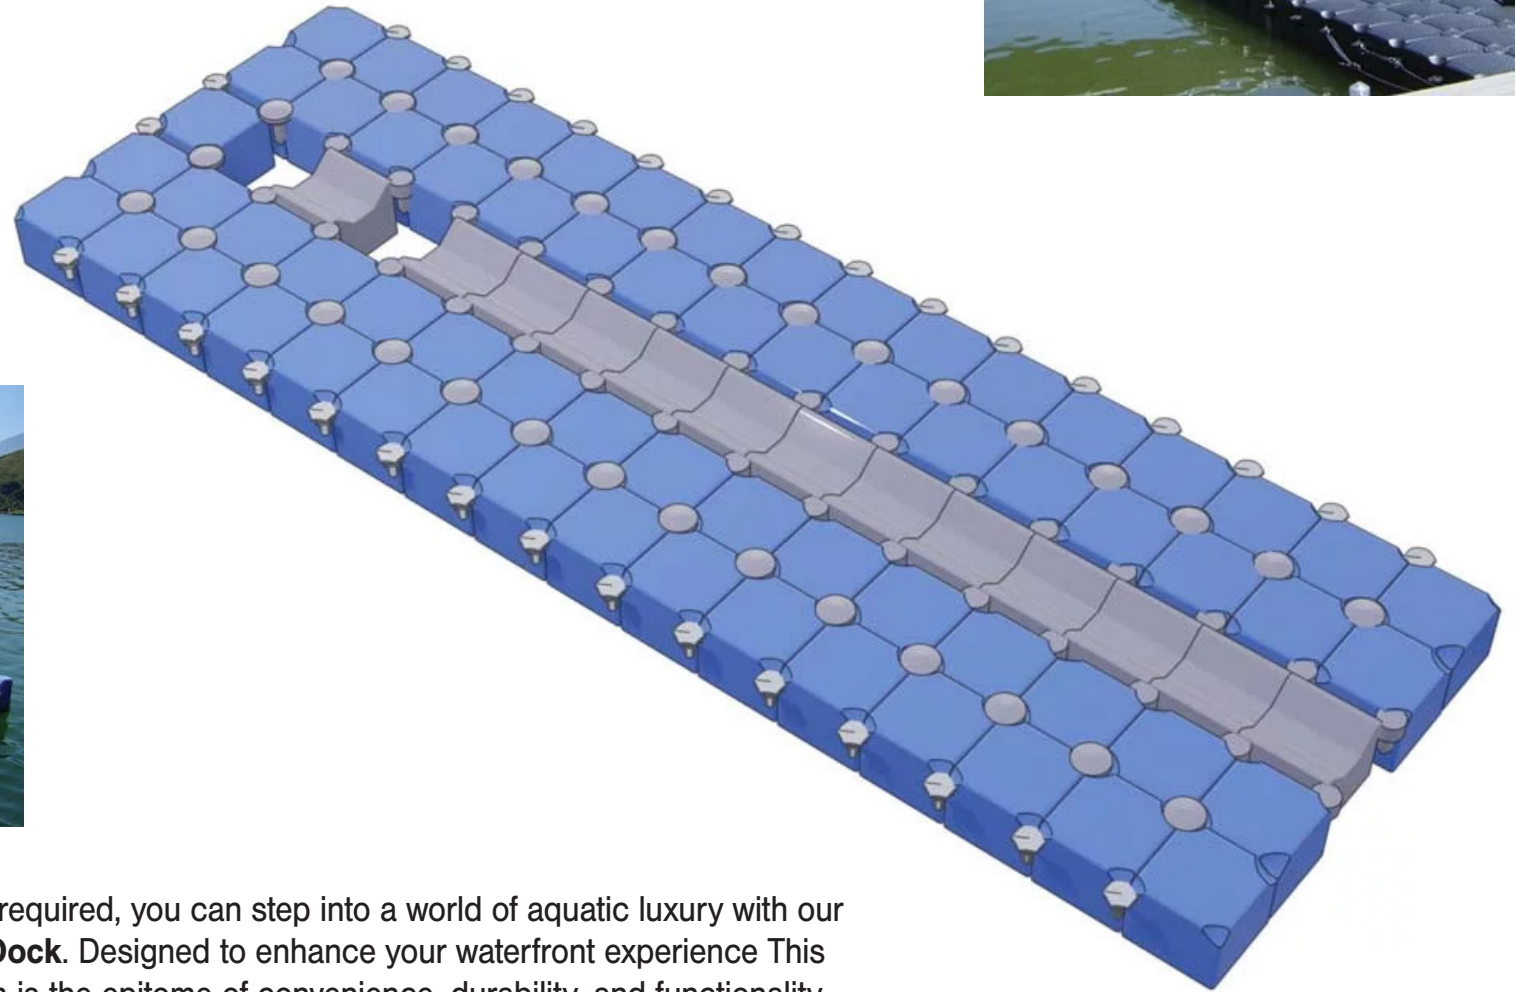

FLOATING BOAT DOCK

Single V-Floating Dock 2.5m

www.floatmyboat.co.uk

Measuring 2.5m in width by the length required, you can step into a world of aquatic luxury with our state-of-the-art **Single Floating Boat Dock**. Designed to enhance your waterfront experience This innovative and versatile docking system is the epitome of convenience, durability, and functionality. Whether you're a boat enthusiast, a fishing aficionado, or simply enjoy spending time by the water, this premium floating dock is your gateway to endless aquatic adventures.

FLOATING BOAT DOCK 2.5m x 3.5m

NUT & BOLT

DOCK PIN

SMALL V-FLOAT PIN

SINGLE DOCK CUBE

DOUBLE DOCK CUBE

DOCK FENDER (OPTIONAL)

SINGLE V-FLOAT

SINGLE V-FLOAT

SPACERS

FLOATING BOAT DOCK 2.5m x 4.5m

NUT & BOLT

DOCK PIN

SMALL V-FLOAT PIN

SINGLE DOCK CUBE

DOUBLE DOCK CUBE

SINGLE V-FLOAT
- 

SPACERS

FLOATING BOAT DOCK 2.5m x 7.5m

- 

NUT & BOLT
- 

DOCK PIN
- 

SMALL V-FLOAT PIN
- 

SINGLE DOCK CUBE
- 