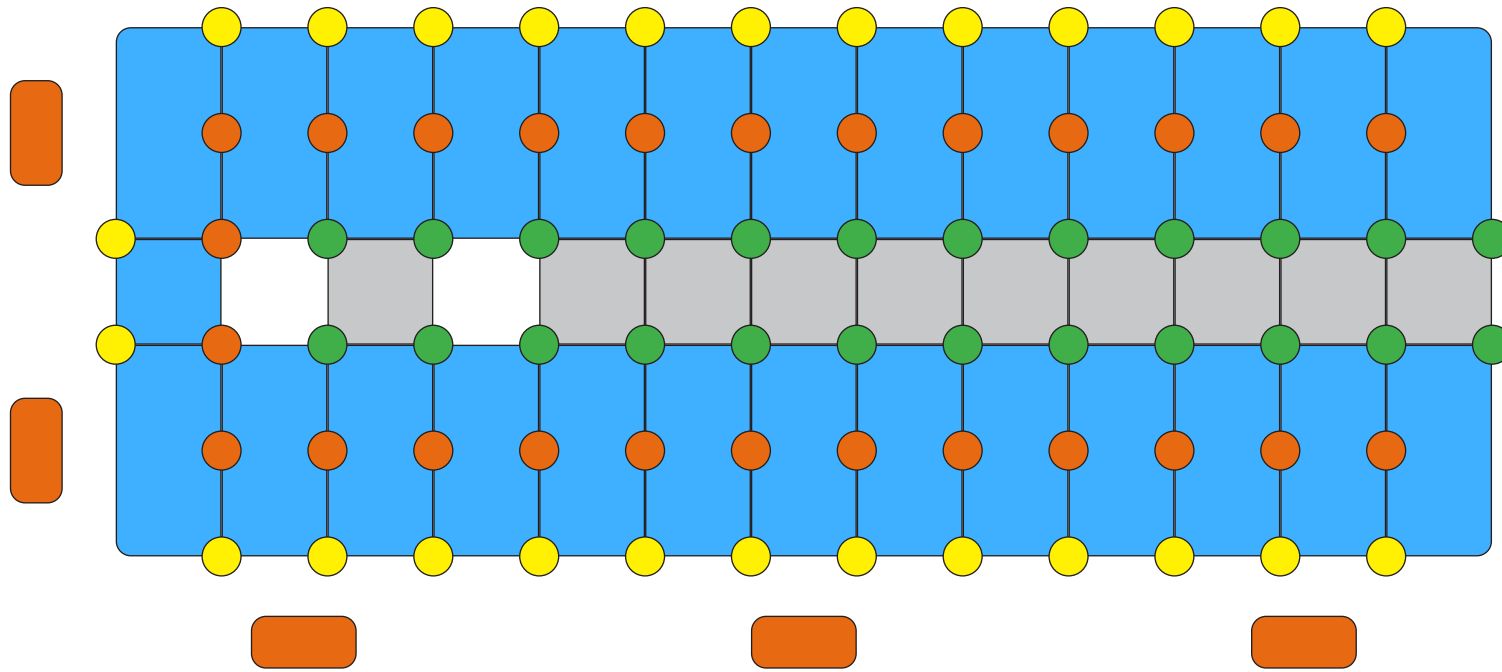

FLOATING BOAT DOCK 2.5m x 6.5m

		NUT & BOLT			SINGLE DOCK CUBE			DOCK FENDER (OPTIONAL)
		DOCK PIN			DOUBLE DOCK CUBE			SINGLE V-FLOAT
		SMALL V-FLOAT PIN						SPACERS