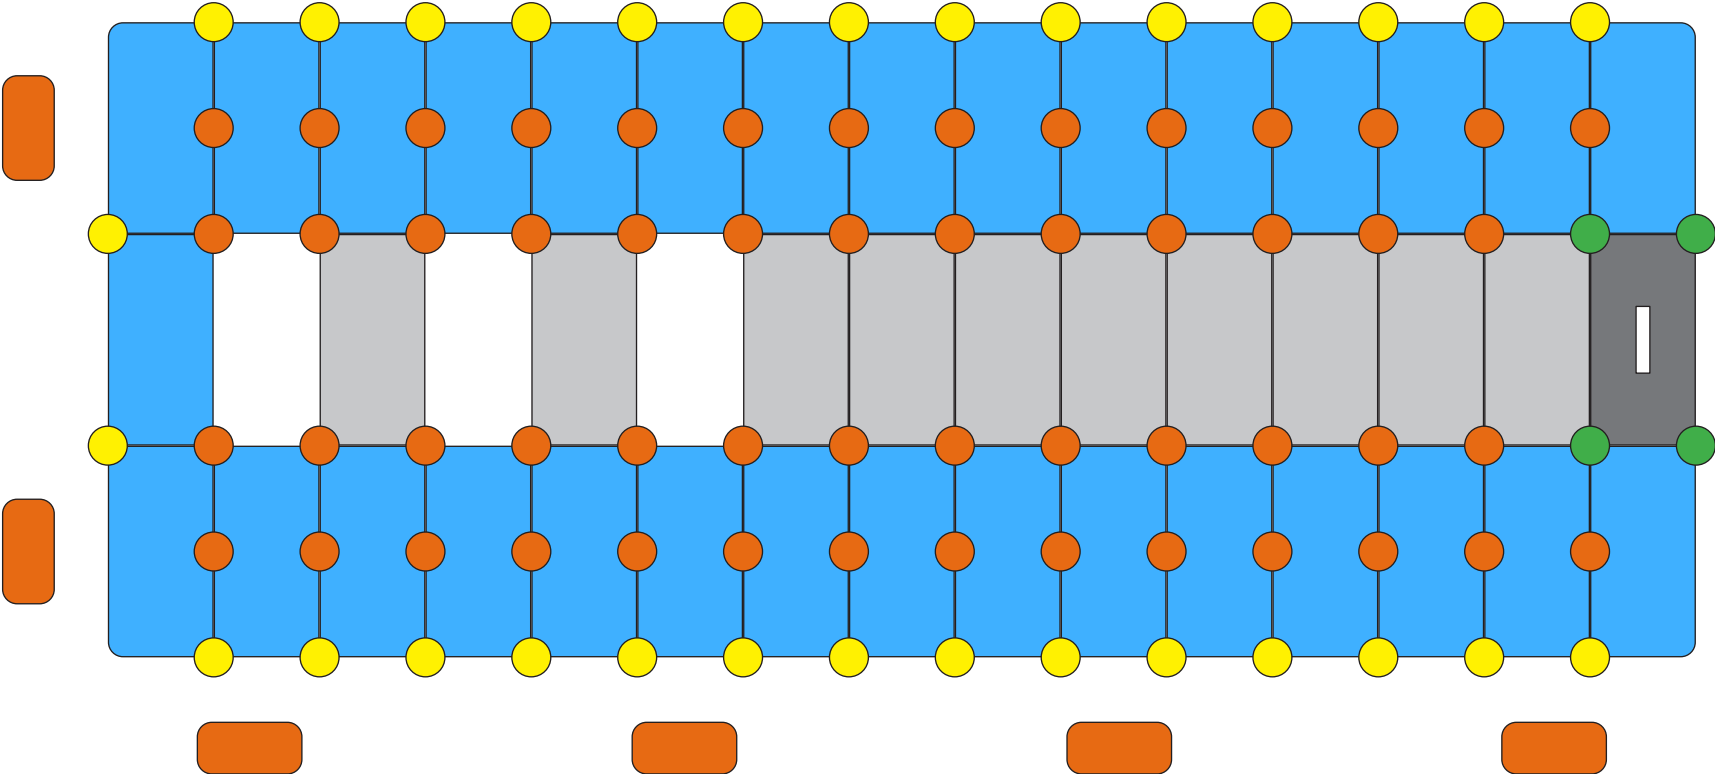

FLOATING BOAT DOCK 3m x 7.5m

		NUT & BOLT			SINGLE DOCK CUBE			DOCK FENDER (OPTIONAL)
		DOCK PIN			DOUBLE DOCK CUBE			SINGLE V-FLOAT
		SMALL V-FLOAT PIN			DOUBLE V-FLOAT			SPACERS
					DOUBLE V-FLOAT WITH ROLLER