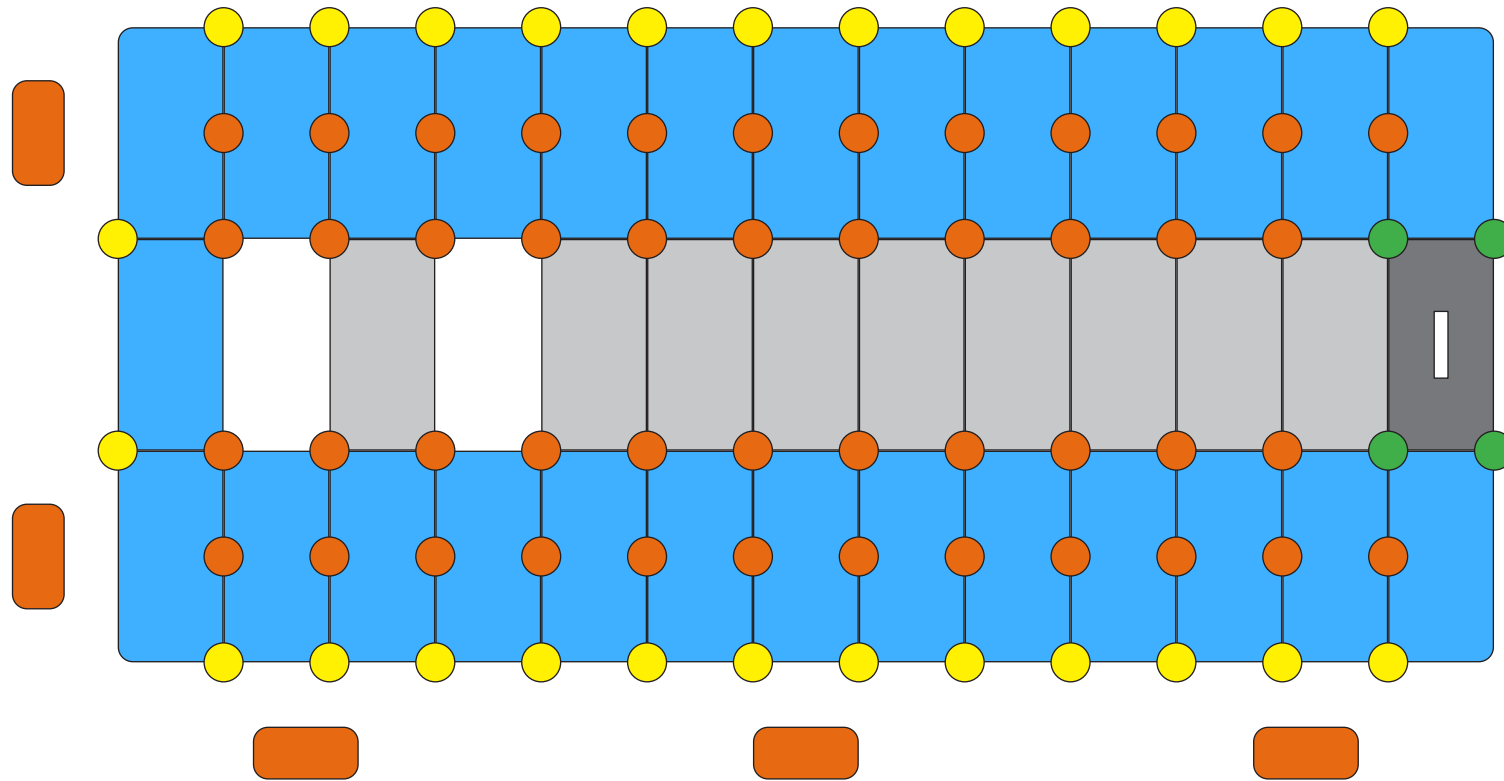

FLOATING BOAT DOCK 3m x 6.5m

		NUT & BOLT			SINGLE DOCK CUBE			DOCK FENDER (OPTIONAL)
		DOCK PIN			DOUBLE DOCK CUBE			SINGLE V-FLOAT
		SMALL V-FLOAT PIN			DOUBLE V-FLOAT			SPACERS
					DOUBLE V-FLOAT WITH ROLLER