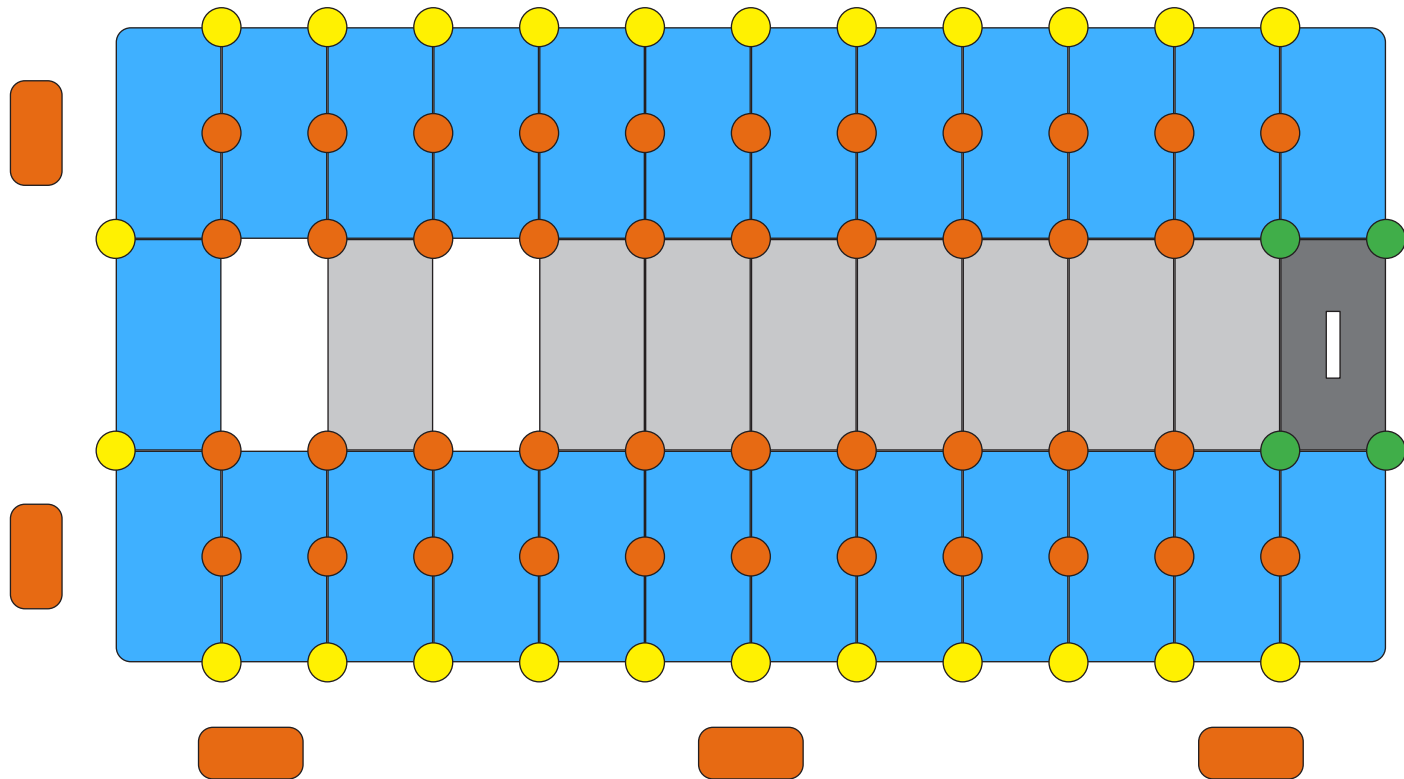

FLOATING BOAT DOCK 3m x 6m

		NUT & BOLT			SINGLE DOCK CUBE			DOCK FENDER (OPTIONAL)
		DOCK PIN			DOUBLE DOCK CUBE			SINGLE V-FLOAT
		SMALL V-FLOAT PIN			DOUBLE V-FLOAT			SPACERS
					DOUBLE V-FLOAT WITH ROLLER