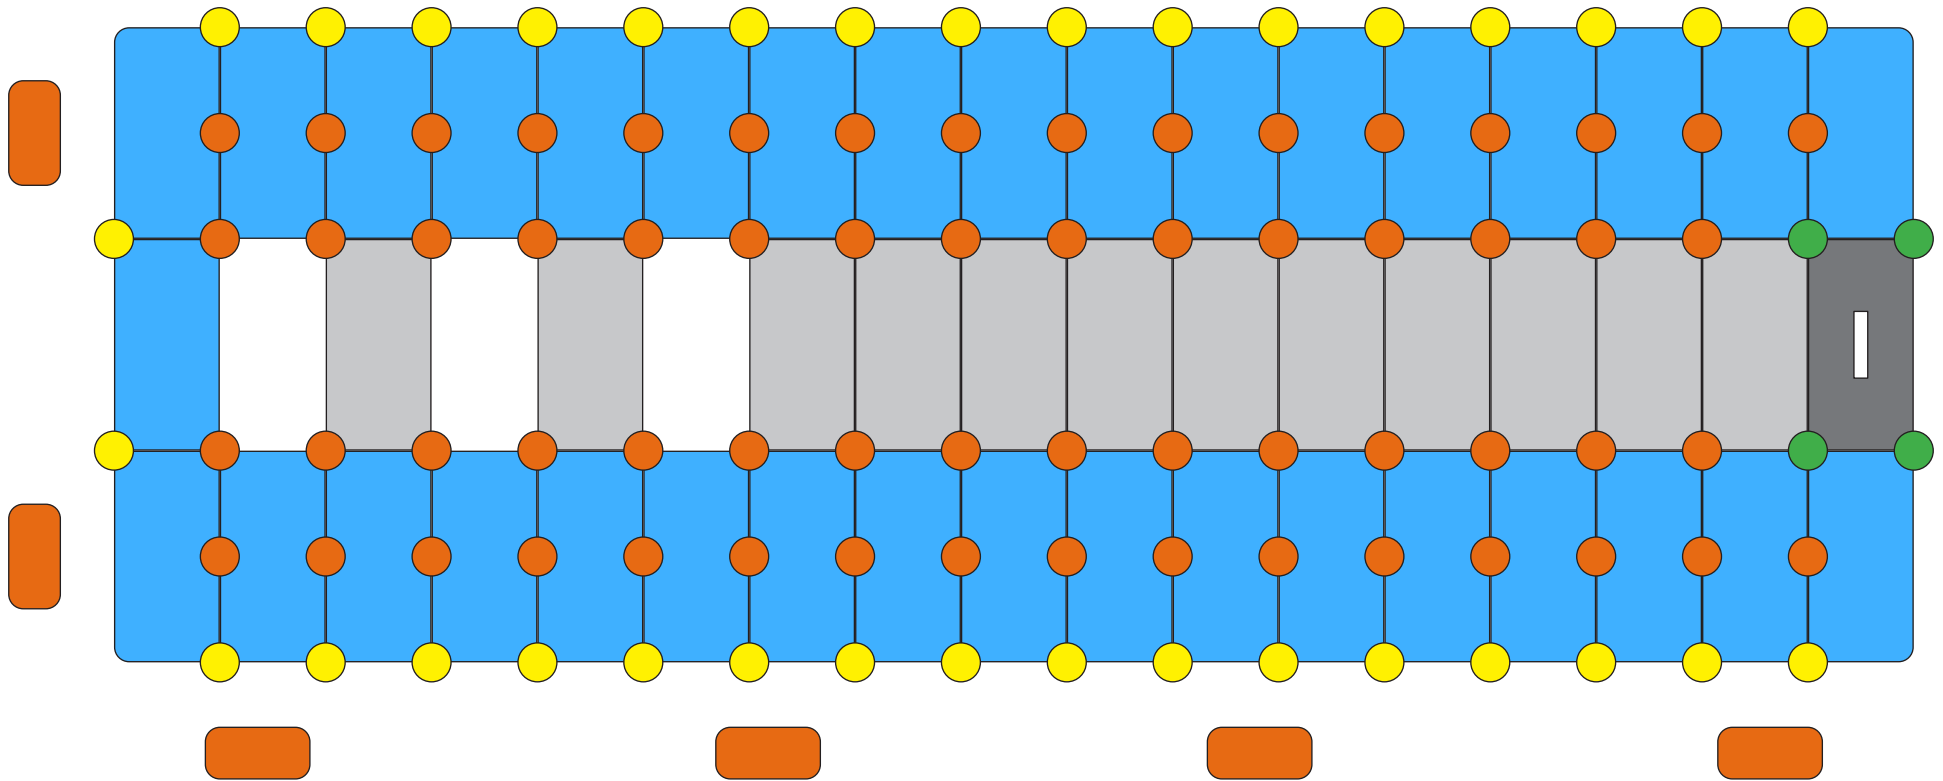

FLOATING BOAT DOCK 3m x 8.5m

		NUT & BOLT			SINGLE DOCK CUBE			DOCK FENDER (OPTIONAL)
		DOCK PIN			DOUBLE DOCK CUBE			SINGLE V-FLOAT
		SMALL V-FLOAT PIN			DOUBLE V-FLOAT			SPACERS
					DOUBLE V-FLOAT WITH ROLLER