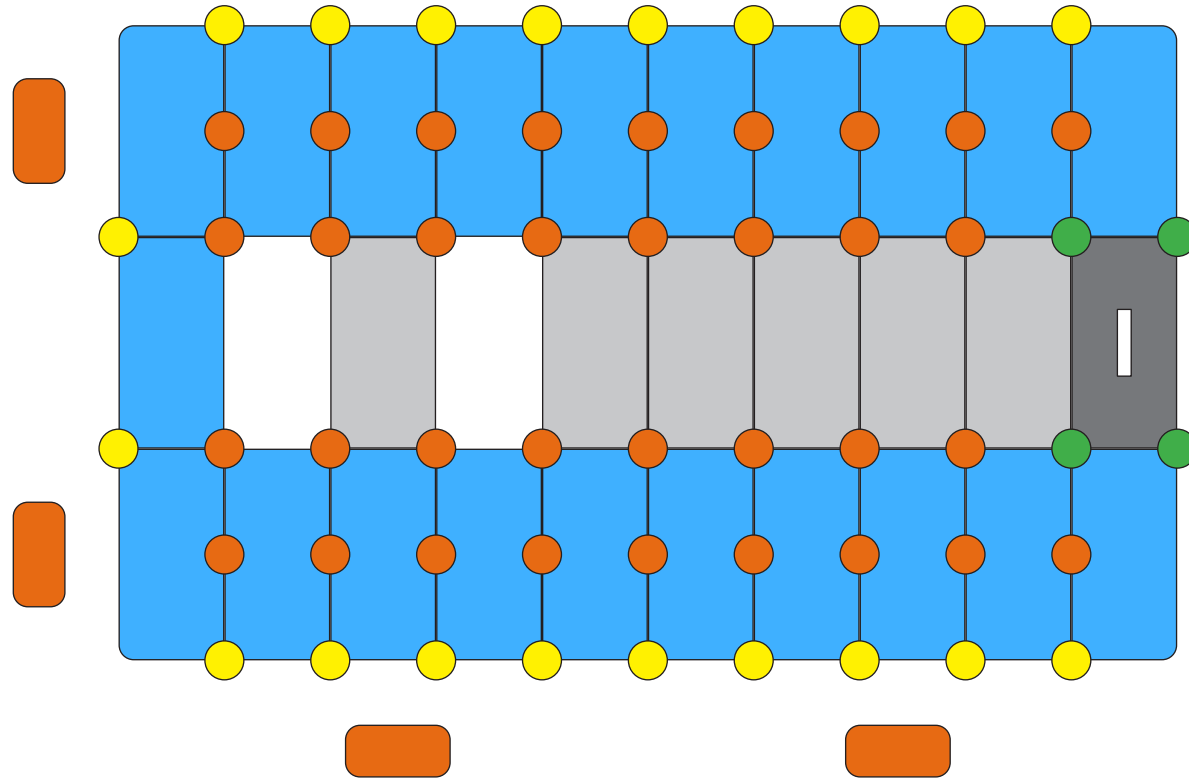

FLOATING BOAT DOCK 3m x 5m

		NUT & BOLT			SINGLE DOCK CUBE			DOCK FENDER (OPTIONAL)
		DOCK PIN			DOUBLE DOCK CUBE			SINGLE V-FLOAT
		SMALL V-FLOAT PIN			DOUBLE V-FLOAT			DOUBLE V-FLOAT WITH ROLLER
								SPACERS