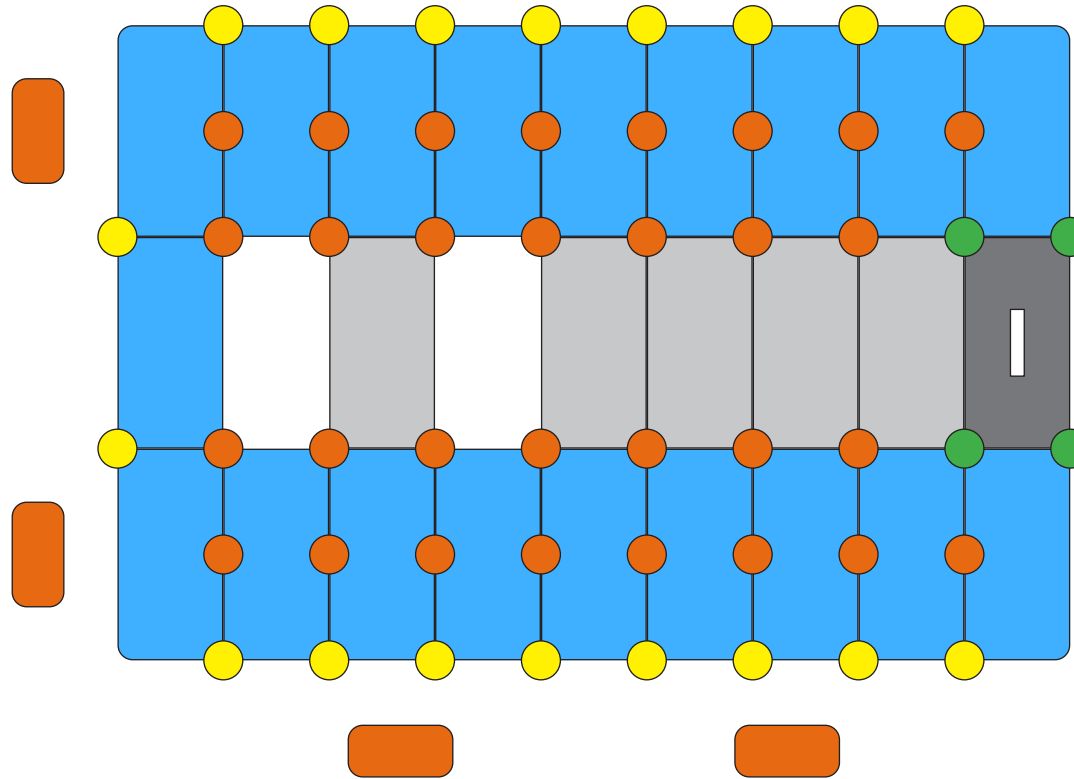

FLOATING BOAT DOCK 3m x 4.5m

		NUT & BOLT			SINGLE DOCK CUBE			DOCK FENDER (OPTIONAL)
		DOCK PIN			DOUBLE DOCK CUBE			SINGLE V-FLOAT
		SMALL V-FLOAT PIN			DOUBLE V-FLOAT			SPACERS
					DOUBLE V-FLOAT WITH ROLLER