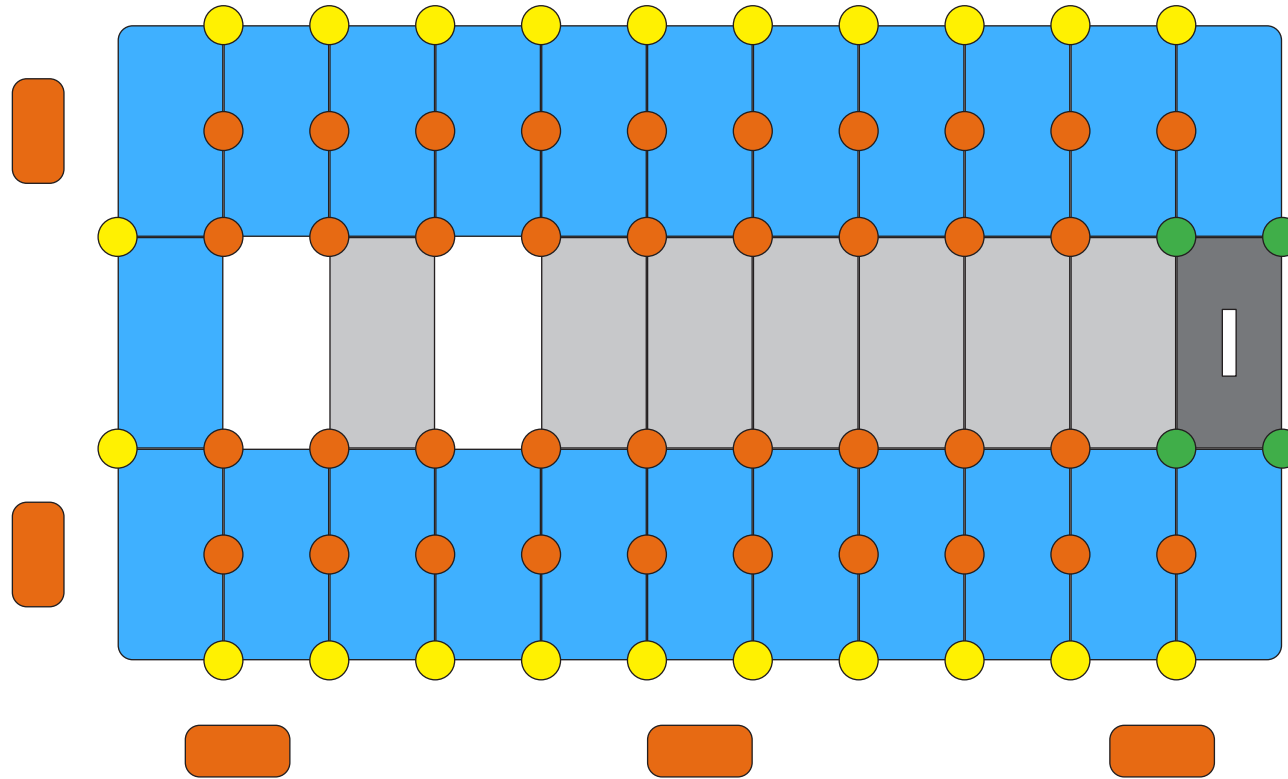

FLOATING BOAT DOCK 3m x 5.5m

		NUT & BOLT			SINGLE DOCK CUBE			DOCK FENDER (OPTIONAL)
		DOCK PIN			DOUBLE DOCK CUBE			SINGLE V-FLOAT
		SMALL V-FLOAT PIN			DOUBLE V-FLOAT			DOUBLE V-FLOAT WITH ROLLER
					DOUBLE V-FLOAT WITH ROLLER			SPACERS