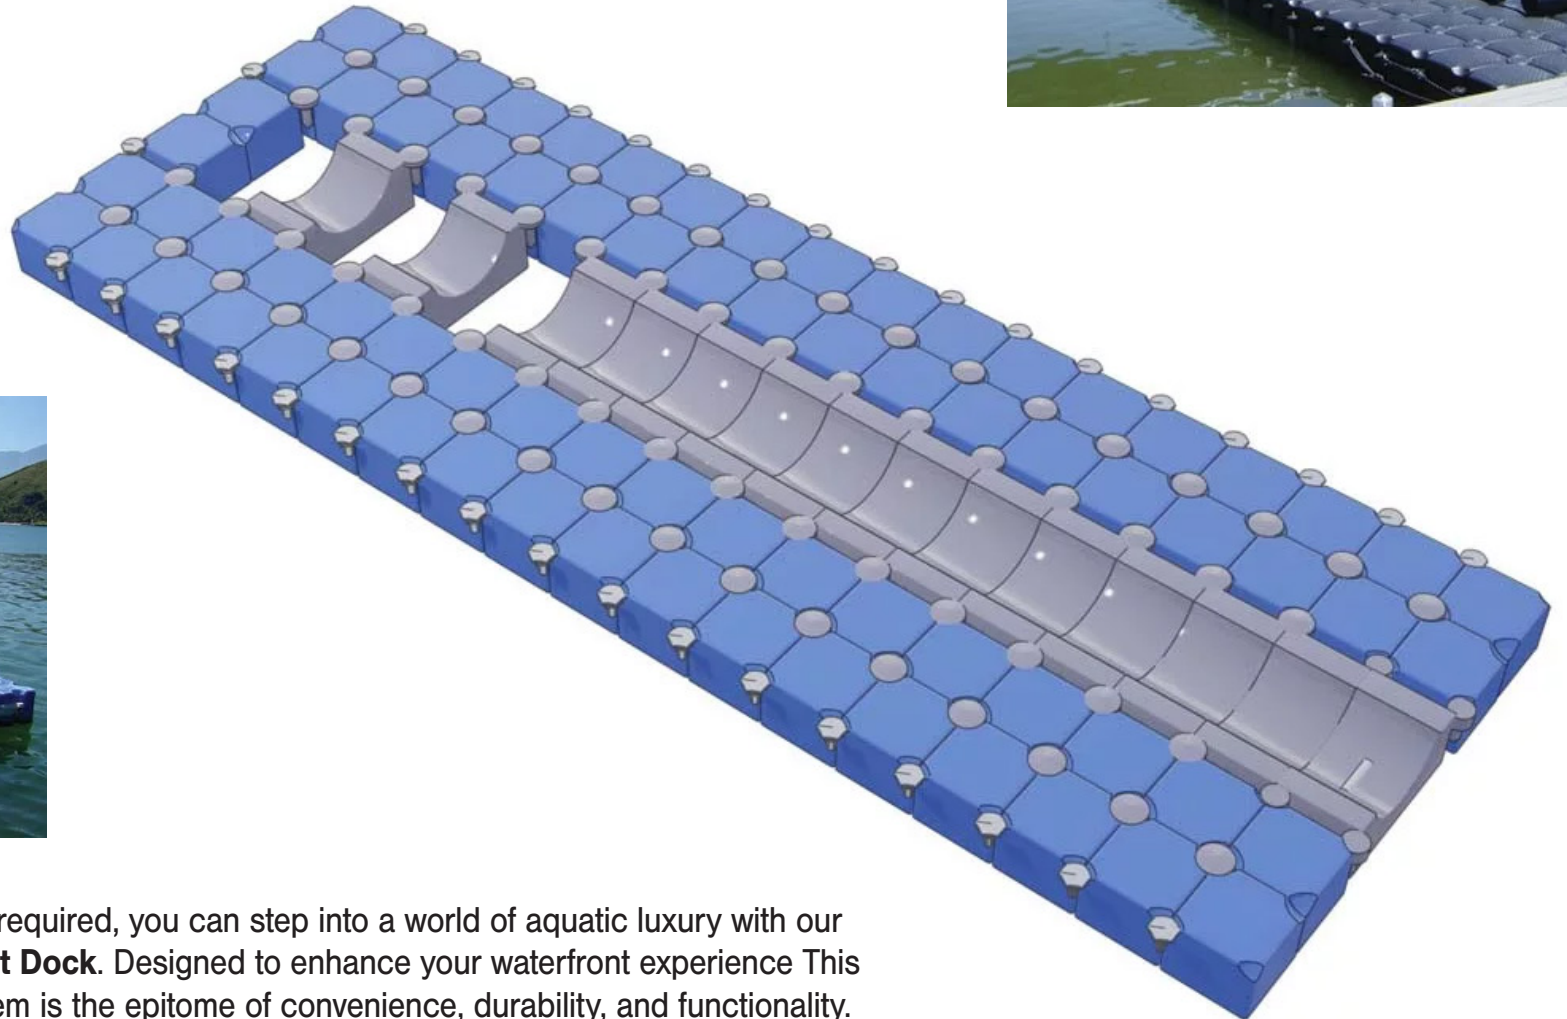

# FLOATING BOAT DOCK

## Double V-Floating Dock 3m

[www.floatmyboat.co.uk](http://www.floatmyboat.co.uk)

Measuring 3m in width by the length required, you can step into a world of aquatic luxury with our state-of-the-art **Double Floating Boat Dock**. Designed to enhance your waterfront experience This innovative and versatile docking system is the epitome of convenience, durability, and functionality. Whether you're a boat enthusiast, a fishing aficionado, or simply enjoy spending time by the water, this premium floating dock is your gateway to endless aquatic adventures.

# FLOATING BOAT DOCK 3m x 3.5m

- |   |   |                          |   |  |                                   |   |   |                               |
|---|---|--------------------------|---|--|-----------------------------------|---|---|-------------------------------|
|  |  | <b>NUT &amp; BOLT</b>    |  |  | <b>SINGLE DOCK CUBE</b>           |  |  | <b>DOCK FENDER (OPTIONAL)</b> |
|  |  | <b>DOCK PIN</b>          |  |  | <b>DOUBLE DOCK CUBE</b>           |  |  | <b>SINGLE V-FLOAT</b>         |
|  |  | <b>SMALL V-FLOAT PIN</b> |  |  | <b>DOUBLE V-FLOAT</b>             |  | <b>SPACERS</b>  |                               |
|   |   |                          |  |  | <b>DOUBLE V-FLOAT WITH ROLLER</b> |   |   |                               |