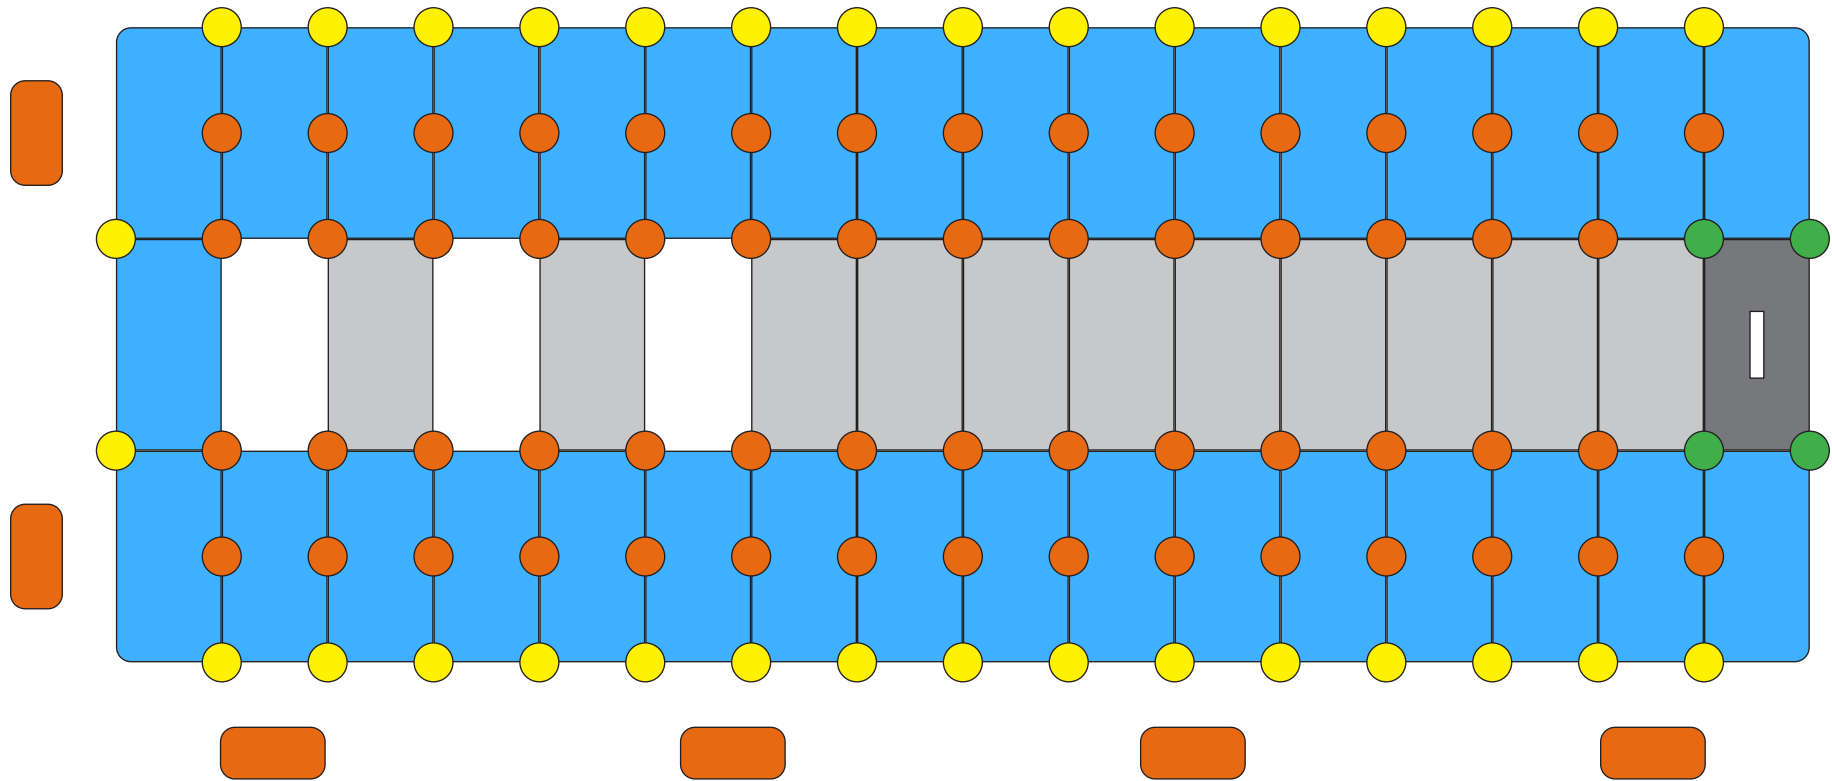

FLOATING BOAT DOCK 3m x 8m

		NUT & BOLT			SINGLE DOCK CUBE			DOCK FENDER (OPTIONAL)
		DOCK PIN			DOUBLE DOCK CUBE			SINGLE V-FLOAT
		SMALL V-FLOAT PIN			DOUBLE V-FLOAT			DOUBLE V-FLOAT WITH ROLLER
								SPACERS