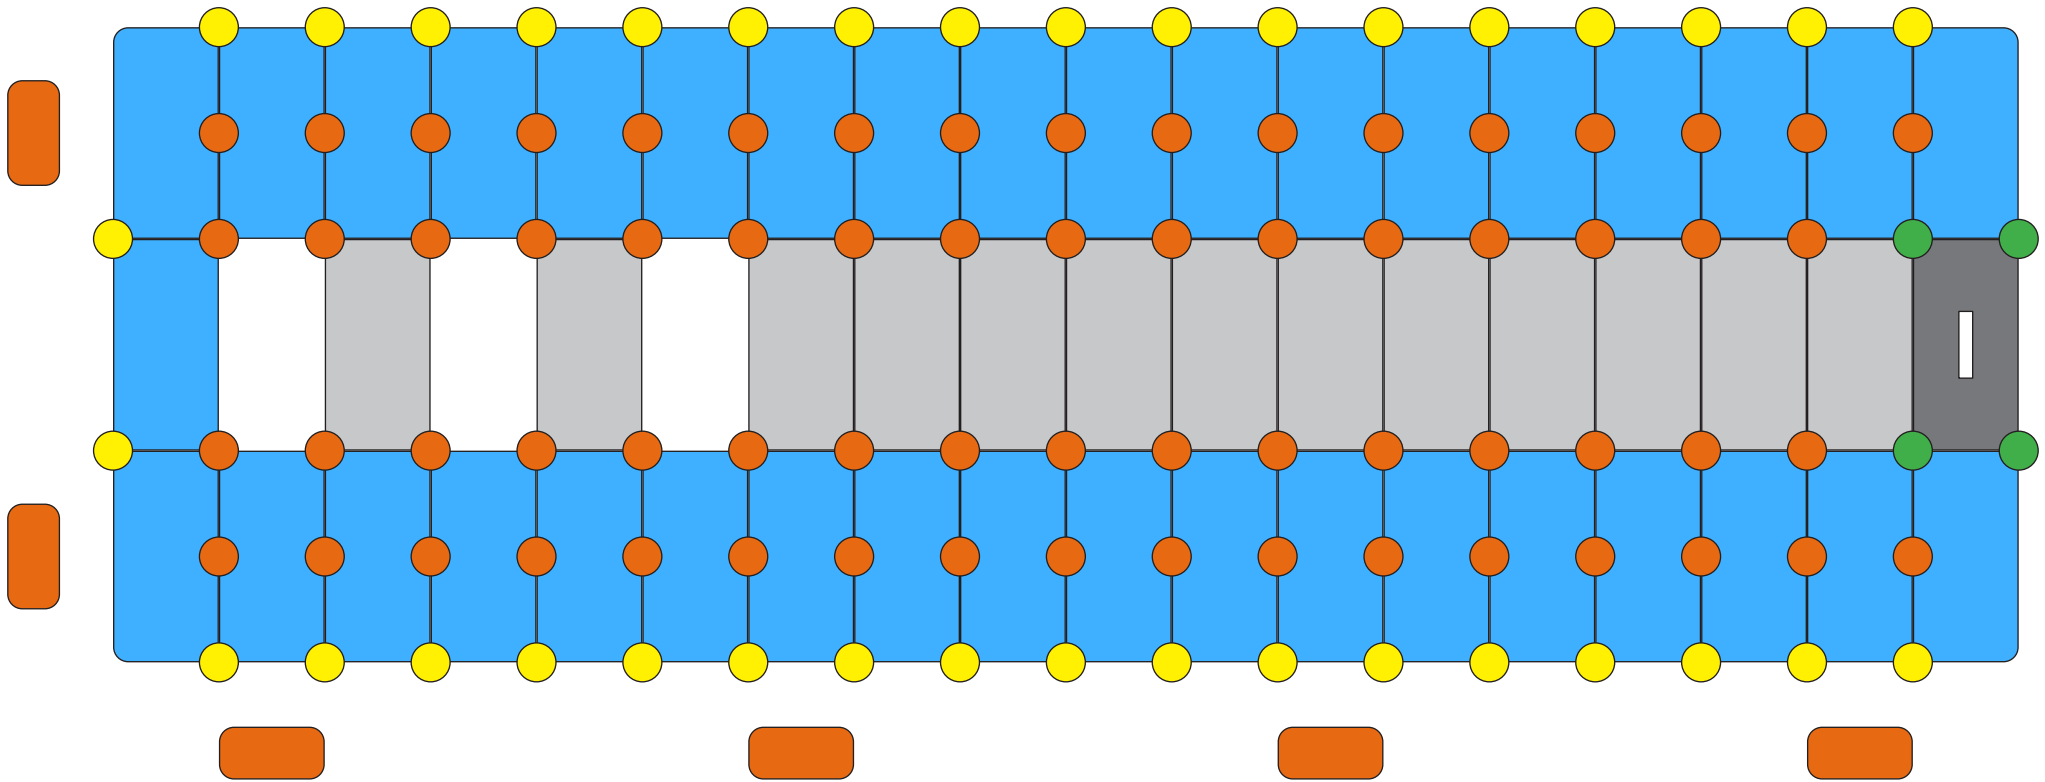

FLOATING BOAT DOCK 3m x 9m

		NUT & BOLT			SINGLE DOCK CUBE			DOCK FENDER (OPTIONAL)
		DOCK PIN			DOUBLE DOCK CUBE			SINGLE V-FLOAT
		SMALL V-FLOAT PIN			DOUBLE V-FLOAT		SPACERS	
					DOUBLE V-FLOAT WITH ROLLER