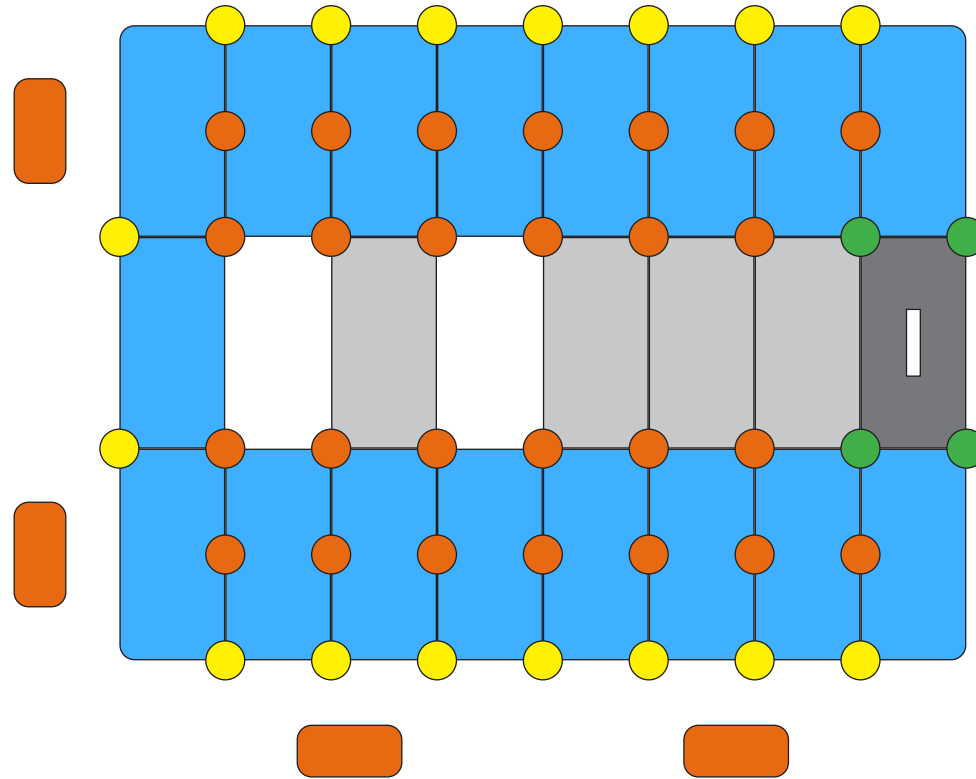

# FLOATING BOAT DOCK

## Double V-Floating Dock 3m

[www.floatmyboat.co.uk](http://www.floatmyboat.co.uk)

Measuring 3m in width by the length required, you can step into a world of aquatic luxury with our state-of-the-art **Double Floating Boat Dock**. Designed to enhance your waterfront experience This innovative and versatile docking system is the epitome of convenience, durability, and functionality. Whether you're a boat enthusiast, a fishing aficionado, or simply enjoy spending time by the water, this premium floating dock is your gateway to endless aquatic adventures.

# FLOATING BOAT DOCK 3m x 3.5m

- |   |   |                          |   |  |                                   |   |   |                               |
|---|---|--------------------------|---|--|-----------------------------------|---|---|-------------------------------|
|  |  | <b>NUT &amp; BOLT</b>    |  |  | <b>SINGLE DOCK CUBE</b>           |  |  | <b>DOCK FENDER (OPTIONAL)</b> |
|  |  | <b>DOCK PIN</b>          |  |  | <b>DOUBLE DOCK CUBE</b>           |  |  | <b>SINGLE V-FLOAT</b>         |
|  |  | <b>SMALL V-FLOAT PIN</b> |  |  | <b>DOUBLE V-FLOAT</b>             |  | <b>SPACERS</b>  |                               |
|   |   |                          |  |  | <b>DOUBLE V-FLOAT WITH ROLLER</b> |   |   |                               |

# FLOATING BOAT DOCK 3m x 4m

- |   |   |                   |   |  |                            |   |   |                        |
|---|---|-------------------|---|--|----------------------------|---|---|------------------------|
|  |  | NUT & BOLT        |  |  | SINGLE DOCK CUBE           |  |  | DOCK FENDER (OPTIONAL) |
|  |  | DOCK PIN          |  |  | DOUBLE DOCK CUBE           |  |  | SINGLE V-FLOAT         |
|  |  | SMALL V-FLOAT PIN |  |  | DOUBLE V-FLOAT             |   |  | SPACERS                |
|   |   |                   |  |  | DOUBLE V-FLOAT WITH ROLLER |   |   |                        |