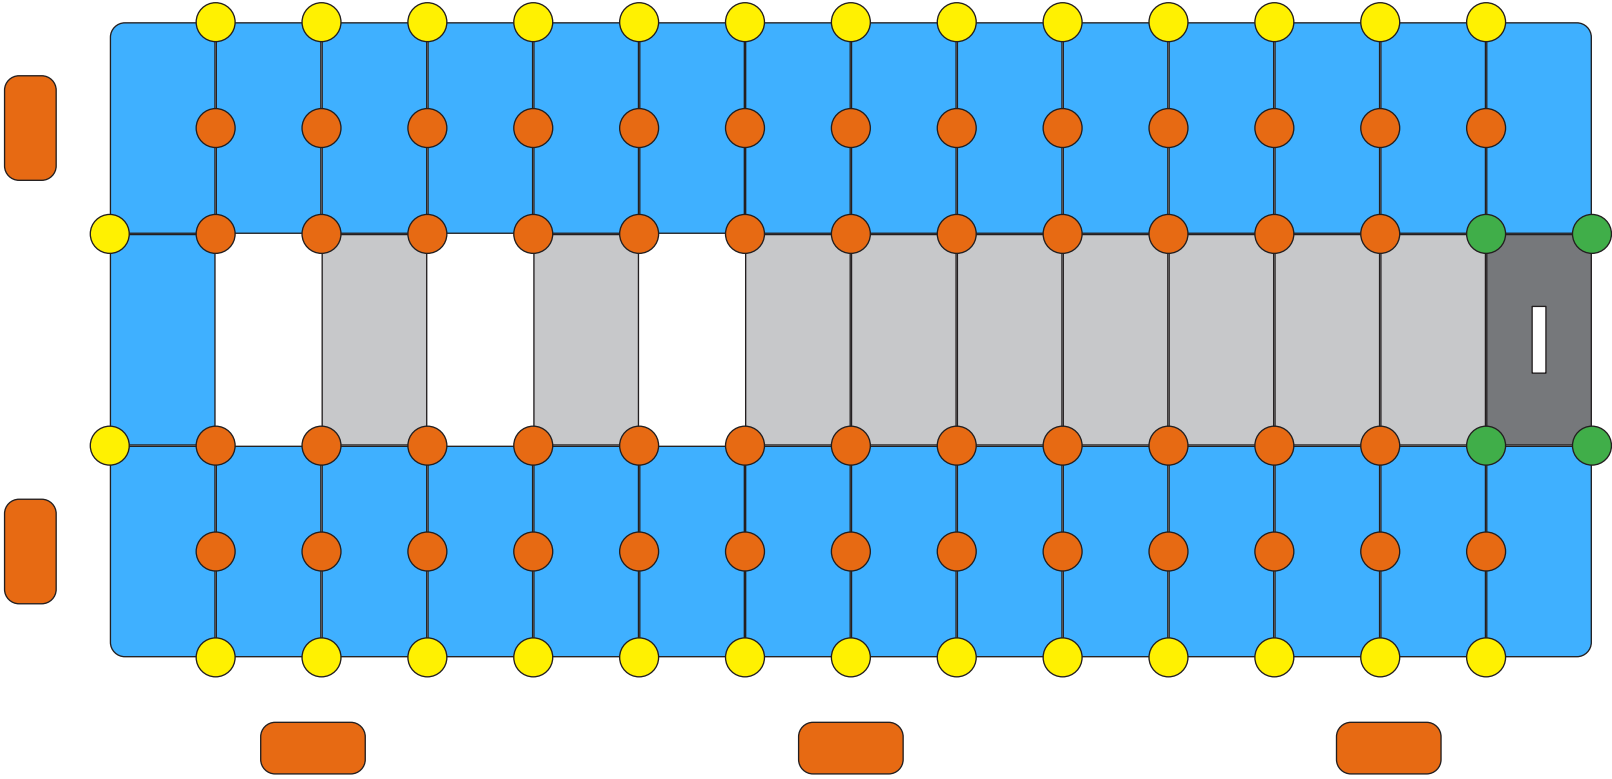

## Double V-Floating Dock 3m

[www.floatmyboat.co.uk](http://www.floatmyboat.co.uk)

Measuring 3m in width by the length required, you can step into a world of aquatic luxury with our state-of-the-art **Double Floating Boat Dock**. Designed to enhance your waterfront experience This innovative and versatile docking system is the epitome of convenience, durability, and functionality. Whether you're a boat enthusiast, a fishing aficionado, or simply enjoy spending time by the water, this premium floating dock is your gateway to endless aquatic adventures.

# FLOATING BOAT DOCK 3m x 6m

- |   |   |                          |   |  |                                   |   |   |                               |
|---|---|--------------------------|---|--|-----------------------------------|---|---|-------------------------------|
|  |  | <b>NUT &amp; BOLT</b>    |  |  | <b>SINGLE DOCK CUBE</b>           |  |  | <b>DOCK FENDER (OPTIONAL)</b> |
|  |  | <b>DOCK PIN</b>          |  |  | <b>DOUBLE DOCK CUBE</b>           |  |  | <b>SINGLE V-FLOAT</b>         |
|  |  | <b>SMALL V-FLOAT PIN</b> |  |  | <b>DOUBLE V-FLOAT</b>             |  |  | <b>SPACERS</b>                |
|   |   |                          |  |  | <b>DOUBLE V-FLOAT WITH ROLLER</b> |   |   |                               |

# FLOATING BOAT DOCK 3m x 7m

- 

**NUT & BOLT**
- 

**DOCK PIN**
- 

**SMALL V-FLOAT PIN**
- 

**SINGLE DOCK CUBE**
- 

**DOUBLE DOCK CUBE**
- 

**DOUBLE V-FLOAT**
- 