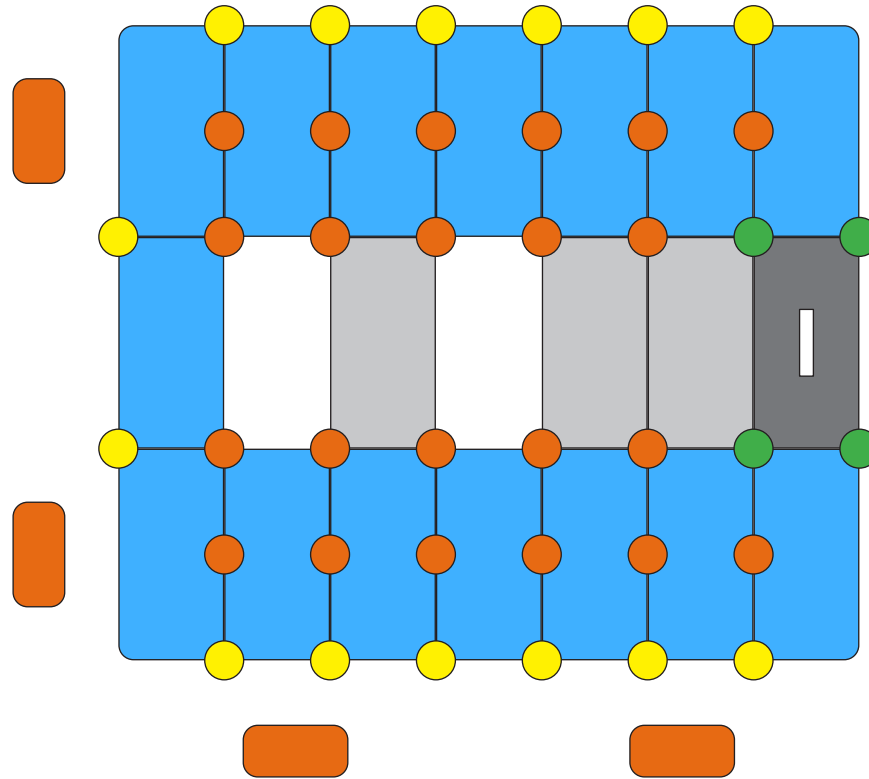

# FLOATING BOAT DOCK

## Double V-Floating Dock 3m

[www.floatmyboat.co.uk](http://www.floatmyboat.co.uk)

Measuring 3m in width by the length required, you can step into a world of aquatic luxury with our state-of-the-art **Double Floating Boat Dock**. Designed to enhance your waterfront experience This innovative and versatile docking system is the epitome of convenience, durability, and functionality. Whether you're a boat enthusiast, a fishing aficionado, or simply enjoy spending time by the water, this premium floating dock is your gateway to endless aquatic adventures.

# FLOATING BOAT DOCK 3m x 3.5m

- |   |   |                          |   |  |                                   |   |   |                               |
|---|---|--------------------------|---|--|-----------------------------------|---|---|-------------------------------|
|  |  | <b>NUT &amp; BOLT</b>    |  |  | <b>SINGLE DOCK CUBE</b>           |  |  | <b>DOCK FENDER (OPTIONAL)</b> |
|  |  | <b>DOCK PIN</b>          |  |  | <b>DOUBLE DOCK CUBE</b>           |  |  | <b>SINGLE V-FLOAT</b>         |
|  |  | <b>SMALL V-FLOAT PIN</b> |  |  | <b>DOUBLE V-FLOAT</b>             |  | <b>SPACERS</b>  |                               |
|   |   |                          |  |  | <b>DOUBLE V-FLOAT WITH ROLLER</b> |   |   |                               |

# FLOATING BOAT DOCK 3m x 4m

- |   |   |                   |   |  |                            |   |   |                        |
|---|---|-------------------|---|--|----------------------------|---|---|------------------------|
|  |  | NUT & BOLT        |  |  | SINGLE DOCK CUBE           |  |  | DOCK FENDER (OPTIONAL) |
|  |  | DOCK PIN          |  |  | DOUBLE DOCK CUBE           |  |  | SINGLE V-FLOAT         |
|  |  | SMALL V-FLOAT PIN |  |  | DOUBLE V-FLOAT             |   |  | SPACERS                |
|   |   |                   |  |  | DOUBLE V-FLOAT WITH ROLLER |   |   |                        |